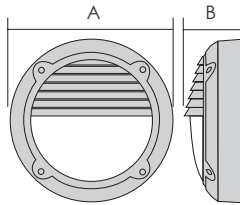

HORIZON LOUVRE

LED

CFL

-  White
HR_**W**
-  Titanium
HR_**X**
-  Satin Aluminium
HR_**F**

Size	HR2	HR3
A	283mm	353mm
B	113mm	122mm

LED / Lamp Types

- 28W & 38W 4-Pin, 3500K, GR10 Cap.
- B22 GLS (lamp not included, 100W max).
- 16W 2D 4-Pin, 3500K, GR8 Cap.
- 21W 2D 4-Pin, 3500K, GR10 Cap.
- 2 x 18W TC-D G24q-2 Cap.
- LED options.

Materials

- Body: 283mm/353mm vandal resistant polycarbonate with self-extinguishing fire properties.
- Diffuser/Fascia Ring: Vandal resistant polycarbonate in opal with self-extinguishing fire properties.
- Diffuser 2: (353mm circular) Vandal resistant polycarbonate clear fresnel lens with self extinguishing fire properties.
- Die cast aluminium option available (HR3 only).

Installation

- Wall or ceiling mount.
- BESA fixing and rear cable entry, 3 way mains terminal block, 4 way terminal block for emergency versions & photocell.
- Screw down lid.
- Photocell version - external use only.
- HI-LO PIR - 100% light output, dims to 10% during periods of inactivity.
- 2 x Conduit entry points (mini version only).