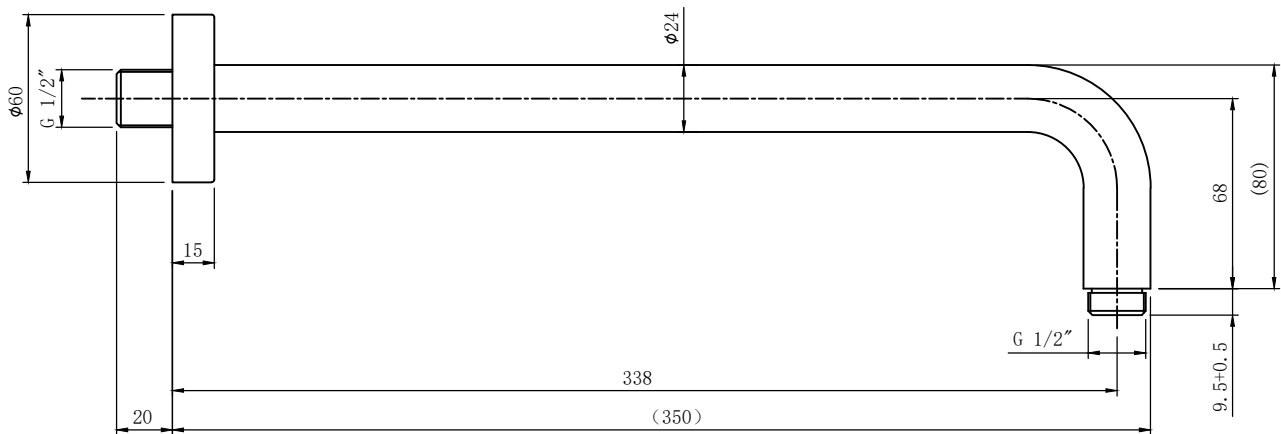

Wall-mounted Shower Arm

- 11440685 - Chroom
- 11440684 - Brushed Nikkel
- 11440683 - Brushed Gold
- 11440687 - Gun Metal
- 11440686 - Zwart Mat
- 11445496 - Brushed Copper

SPECIFICATIONS

350mm Long
G1/2" Connection
Stainless Steel

Wall-mounted Shower Arm

2D LINE DRAWING

Wall-mounted Shower Arm

COMPONENTS

Num.	Part	Quantity	Chrome	Zwart Mat	Brushed Nikkel	Brushed Gold	Gun Metal	Brushed Copper
1	Cover Set	1	11444136	11444132	11444111	11444049	11444202	11444254