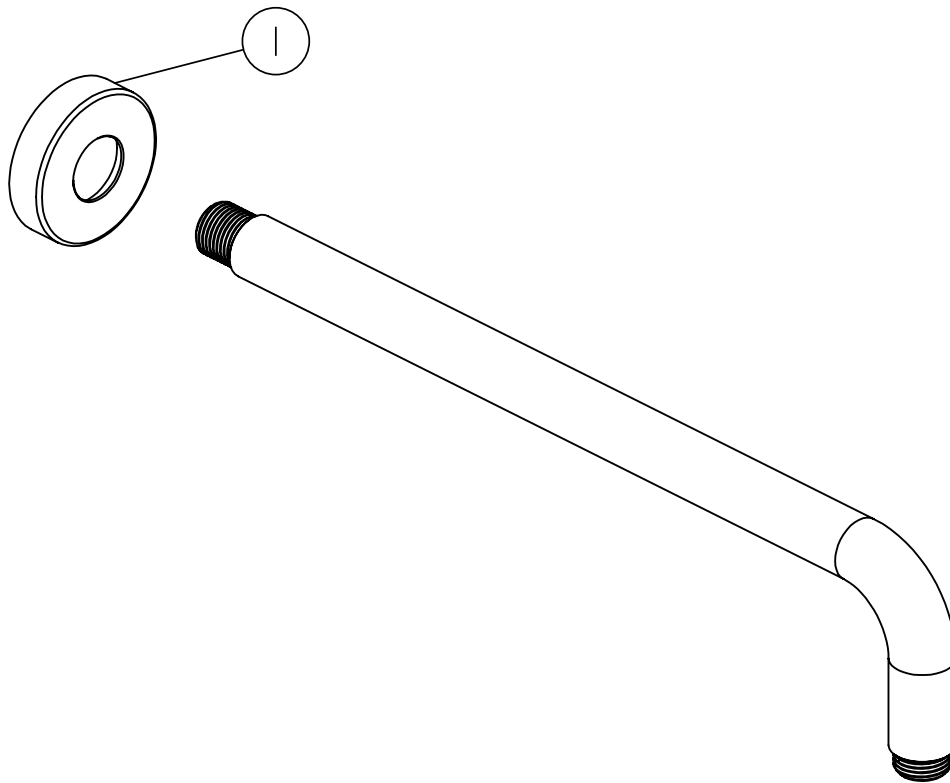

Wall-mounted Shower Arm

- 11440685 - Chroom
- 11440684 - Brushed Nikkel
- 11440683 - Brushed Gold
- 11440687 - Gun Metal
- 11440686 - Zwart Mat
- 11445496 - Brushed Copper

SPECIFICATIONS

350mm Long
G1/2" Connection
Stainless Steel

Wall-mounted Shower Arm

2D LINE DRAWING

Wall-mounted Shower Arm

COMPONENTS

Num.	Part	Quantity	Chrome	Zwart Mat	Brushed Nikkel	Brushed Gold	Gun Metal	Brushed Copper
1	Cover Set	1	11444136	11444132	11444111	11444049	11444202	11444254