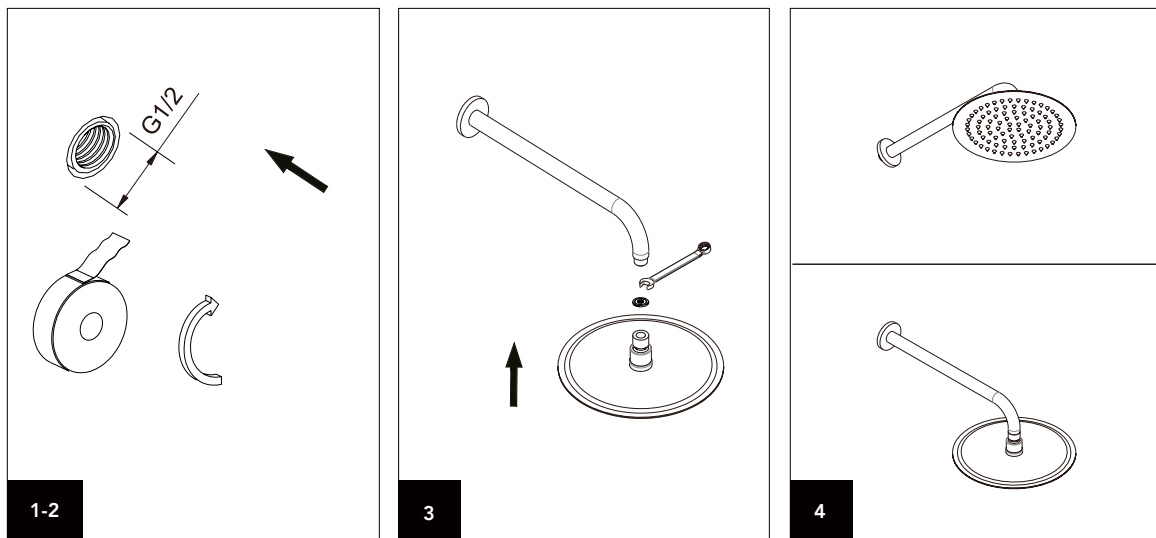

ASSEMBLY INSTRUCTIONS

MAINTENANCE

- ·Clean the product with water or mild liquid detergent regularly, and wiped dry with soft cotton.
- ·Acid or abrasive detergents are prohibited.