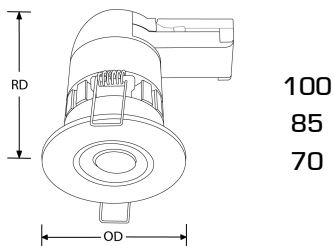

Product Description:

The brand E6™ PRO is a revolution in LED downlight performance and installation. Utilising the unique RapidWire connection system, the whole product can be fully wired and installed in a matter of seconds. The use of latching terminals provides the security of screw terminations for both solid and stranded core cables and can be wired even faster than standard push fits. The removable connector allows full circuit insulation resistance testing without risking any damage to the downlight, which can be simply plugged in afterwards.

Product Features:

- Quick, easy and fully tool-free installation
- Plug in connection system for first fix and insulation resistance testing
- High performance up to 103lm/W
- EnFiniti™ edge-to-edge multifaceted polycarbonate lens for low glare and halogen like appearance
- Wide 60° beam angle delivers increased light distribution
- Fibre based insulation coverable - up to 300mm
- Super slim interchangeable IP65 bezels provide a high end sleek finish
- Compatible with Aurora FastRfix™ connector
- Tested in 30, 60 and 90-minute fire rated ceilings
- 5 year warranty

Product Image:

E6™ PRO Fixed 6W Dimmable Fire Rated LED Downlight

Line Drawing Image

Polar Curve Image

Product Specs:

Technology	LED	Number of LEDs	12
Luminaire Distribution	Direct	Lifetime L70 (hrs)	50000
Input Voltage	220~240V AC	Input Frequency	50/60HZ
Dimmable	Yes	IP Rating	IP65
Fire Protection	Yes	Acoustic Rated	Yes
Operating Env. Temp. (Min) °C	-20	Operating Env. Temp. (Max) °C	45
Optic Material	PMMA	Power Factor	0.8
Overall Diameter (mm)	85	Recess Depth (mm)	100
Cutout Diameter (mm)	68	Lamp Base	None
Height (mm)	100	Surge Protection (kV)	1.5
SDCM	6		