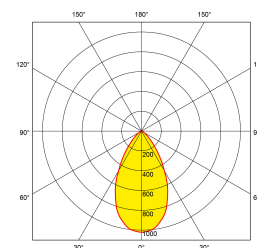

Product Image:

E6™ PRO Fixed 6W Dimmable Fire Rated LED Downlight

Line Drawing Image

Polar Curve Image

Product Specs:

Technology	LED	Number of LEDs	12
Luminaire Distribution	Direct	Lifetime L70 (hrs)	50000
Input Voltage	220~240V AC	Input Frequency	50/60HZ
Dimmable	Yes	IP Rating	IP65
Fire Protection	Yes	Acoustic Rated	Yes
Operating Env. Temp. (Min) °C	-20	Operating Env. Temp. (Max) °C	45
Optic Material	PMMA	Power Factor	0.8
Overall Diameter (mm)	85	Recess Depth (mm)	100
Cutout Diameter (mm)	68	Lamp Base	None
Height (mm)	100	Surge Protection (kV)	1.5
SDCM	6		

SKU Table and Ordering

SKU Code	Wattage	Lumens	Lumens/Watt	Colour	Beam Angle	Ra	SDCM
EN-DE6PRO/30	6	580	96.67	3000	60	80	<6
EN-DE6PRO/40	6	620	103.33	4000	60	80	<6
EN-DE6PROEM/30	6	580	96.67	3000	60	80	<6
EN-DE6PROEM/40	6	620	103.33	4000	60	80	<6