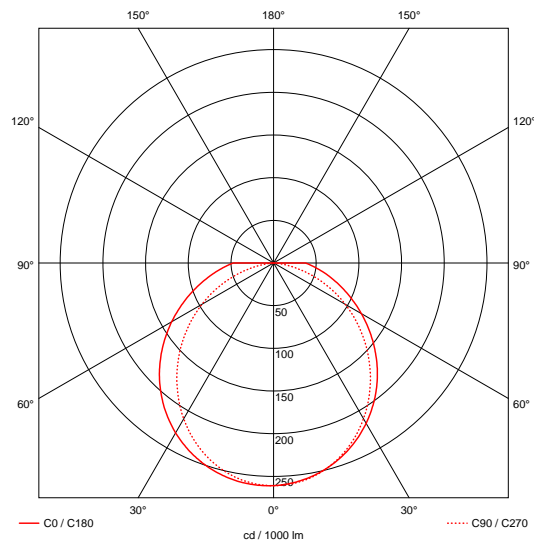

50,000
Hours

5
Years
Warranty

33W
38W

Photometric Data

Part Code	Lumens	LPW	Rated Life (Hrs)	L70 B50 @ 25C (Hrs)	CCT (K)	CRI (Ra)	Beam (°)
RXL-COM004	4,000	108	50,000	>50,000	4000	>80	120
RXL-COM005	4,640	108	50,000	>50,000	4000	>80	120

COM003 / 004 / 005 / 006

Electrical Data

Part Code	Input (W)	Input (V) ±10%	Input (Hz)	LED (W)	Input (A)	Electrical Class	Inrush (A) (Ipeak)	No. per C16	Power Factor	THD (%)
RXL-COM004	37	220-240	50/60	33	0.24	1	60	48	>0.9	<20
RXL-COM005	43	220-240	50/60	38	0.27	1	60	48	>0.9	<20

Physical Data

Part Code	Lens Type	Case Material	Dimensions (mm)	Weight (kg)
RXL-COM004	Polycarbonate	Mild Steel (ABS end caps)	1200 x 175 x 75	2.7
RXL-COM005	Polycarbonate	Mild Steel (ABS end caps)	1500 x 175 x 75	3.2