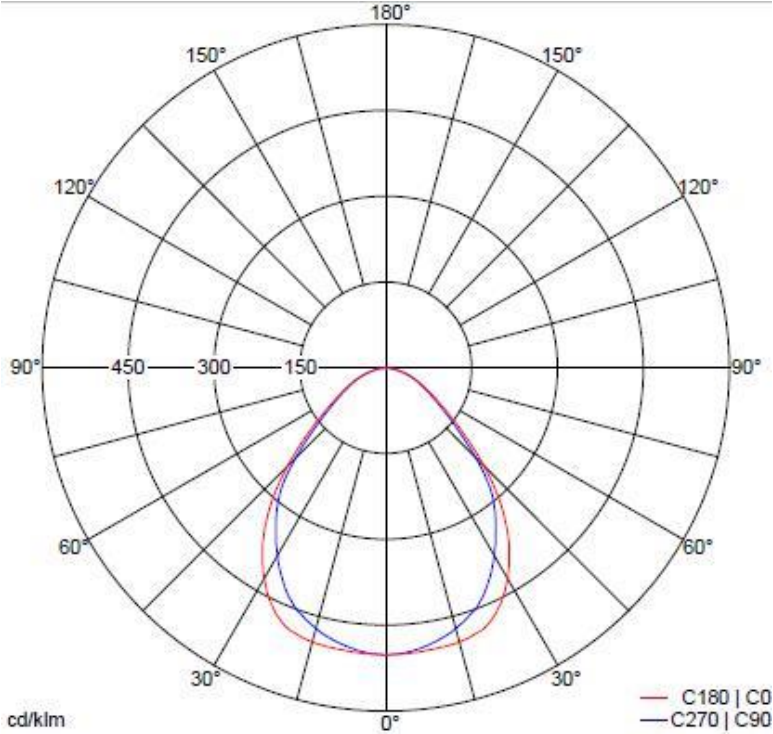

## Key features

- 4000K colour temperature
- 5600lm light output
- UGR<19 suitable for office applications
- TP(a) rated diffuser
- Loop in loop out connection box
- Homogeneous light Surface

### Dimensions

### Photometric Data

Date completed by manufacturer: