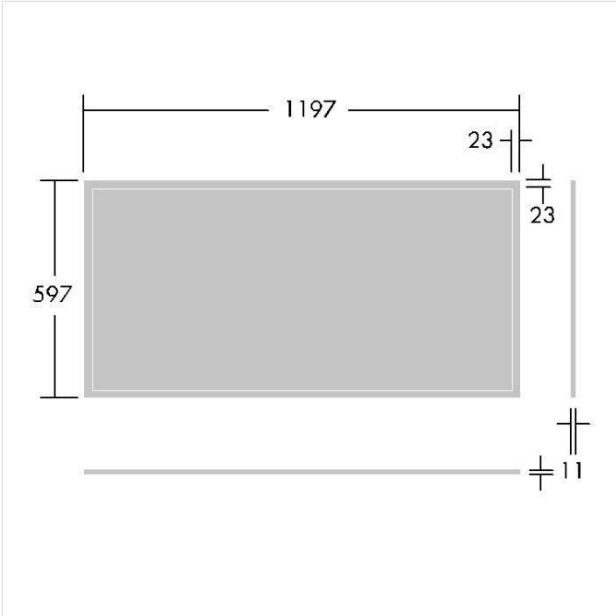

## Description

Recessed LED panel UGR<19 Elegant and timeless design with slim metal frame. Diffuser with fully homogenous illumination. Even surface UGR<19: gentle, soft and glare-free lighting for office applications. Tool-free installation (piano key terminal for up to 2.5 mm<sup>2</sup> wires). External connector box enabling loop-in loop-out wiring. Replaces conventional luminaires with 4 x 36 W T8 and offers up to 60 % energy saving. Suitable for lay-in installation, suspension and surface mounting. Materials: Frame: Aluminium Diffuser: TP(a) rated diffuser, micro-prismatic Light guide plate: PC Backplate: metal, white (RAL 9016) Complete with 4000K LED, 5600lm. Class II electrical, IP44 (IP20 from above), IK02. Rated median useful life: 50.000h L70B50 at 25°C

### Dimensions