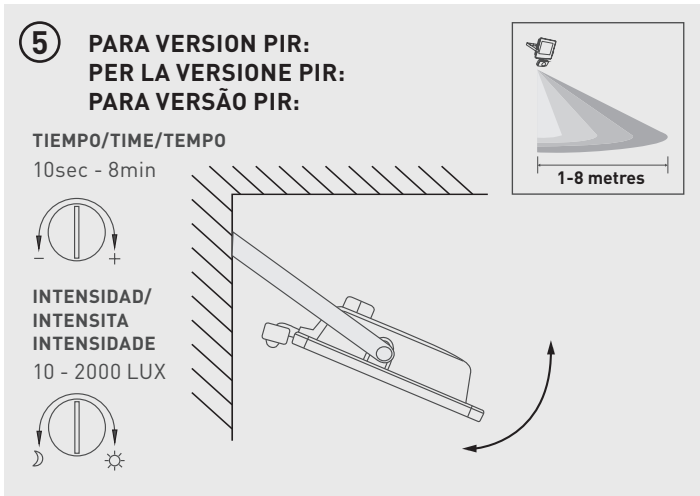

PROYECTOR LED - SLIMLINE PROIETTORE A LED - SLIMLINE PROJETOR LED - SLIMLINE

PROYECTOR LED - SLIMLINE PROIETTORE A LED - SLIMLINE PROJETOR LED - SLIMLINE

NOTE – To comply with regulations, installation must be carried out by suitably qualified competent person and in accordance with the current IEE Wiring Regulations (BS7671) and Building Regulations. A copy of the instructions must be left for the user/Maintenance engineer for future reference.