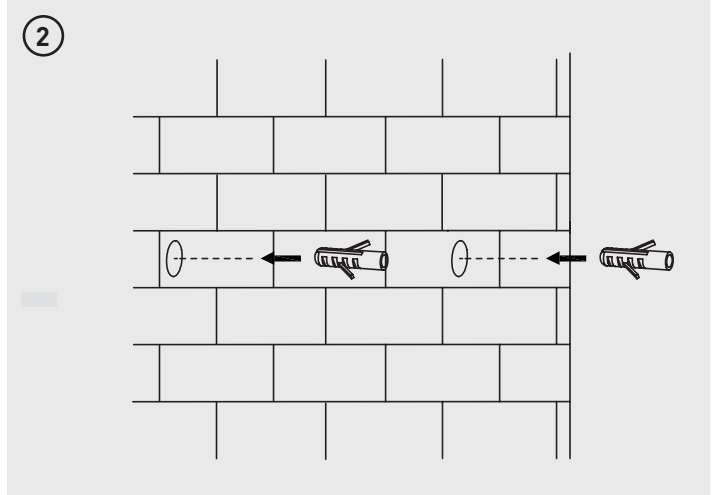

PROYECTOR LED - SLIMLINE PROIETTORE A LED - SLIMLINE PROJETOR LED - SLIMLINE

PROYECTOR LED - SLIMLINE PROIETTORE A LED - SLIMLINE PROJETOR LED - SLIMLINE

NOTE – To comply with regulations, installation must be carried out by suitably qualified competent person and in accordance with the current IEE Wiring Regulations (BS7671) and Building Regulations. A copy of the instructions must be left for the user/Maintenance engineer for future reference.

EN

**For Non-UK, Please refer/consult local requirements
ENSURE ELECTRICAL SUPPLY IS DISCONNECTED/
ISOLATED BEFORE COMMENCING INSTALLATION**

NOTA – Las luminarias deben ser instaladas por un electricista cualificado y cumpliendo todas las normas y regulaciones, tanto nacionales como locales, sobre instalaciones eléctricas.