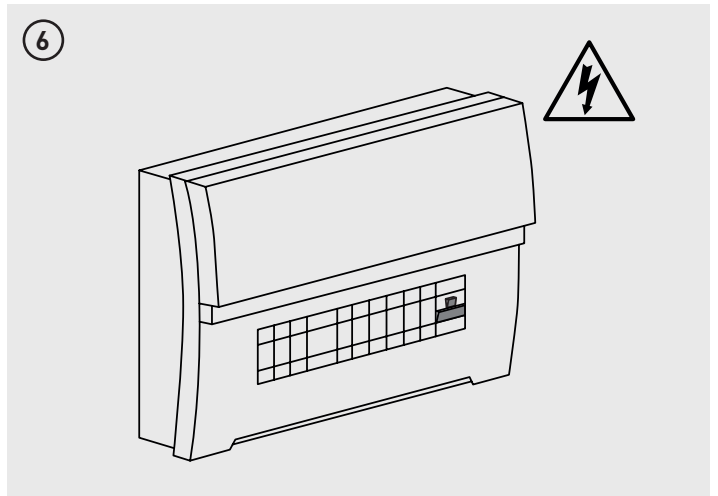

PROYECTOR LED - SLIMLINE PROIETTORE A LED - SLIMLINE PROJETOR LED - SLIMLINE

PROYECTOR LED - SLIMLINE PROIETTORE A LED - SLIMLINE PROJETOR LED - SLIMLINE

NOTE – To comply with regulations, installation must be carried out by suitably qualified competent person and in accordance with the current IEE Wiring Regulations (BS7671) and Building Regulations. A copy of the instructions must be left for the user/Maintenance engineer for future reference.

EN

**For Non-UK, Please refer/consult local requirements
ENSURE ELECTRICAL SUPPLY IS DISCONNECTED/
ISOLATED BEFORE COMMENCING INSTALLATION**

NOTA – Las luminarias deben ser instaladas por un electricista cualificado y cumpliendo todas las normas y regulaciones, tanto nacionales como locales, sobre instalaciones eléctricas.