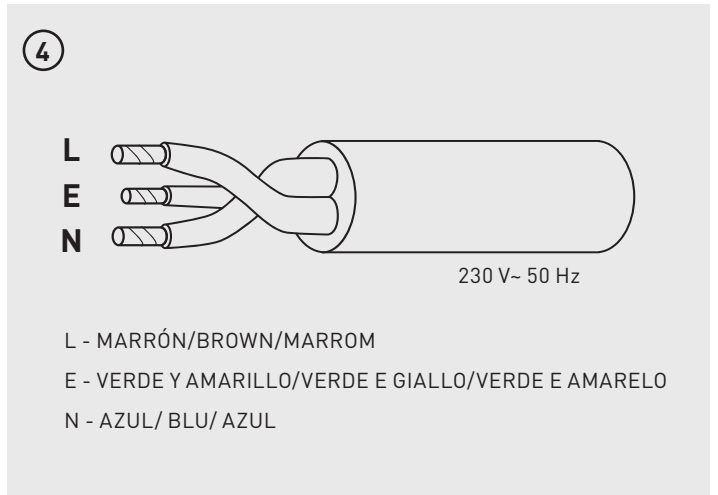

PROYECTOR LED - SLIMLINE PROIETTORE A LED - SLIMLINE PROJETOR LED - SLIMLINE

PROYECTOR LED - SLIMLINE PROIETTORE A LED - SLIMLINE PROJETOR LED - SLIMLINE

NOTE – To comply with regulations, installation must be carried out by suitably qualified competent person and in accordance with the current IEE Wiring Regulations (BS7671) and Building Regulations. A copy of the instructions must be left for the user/Maintenance engineer for future reference.