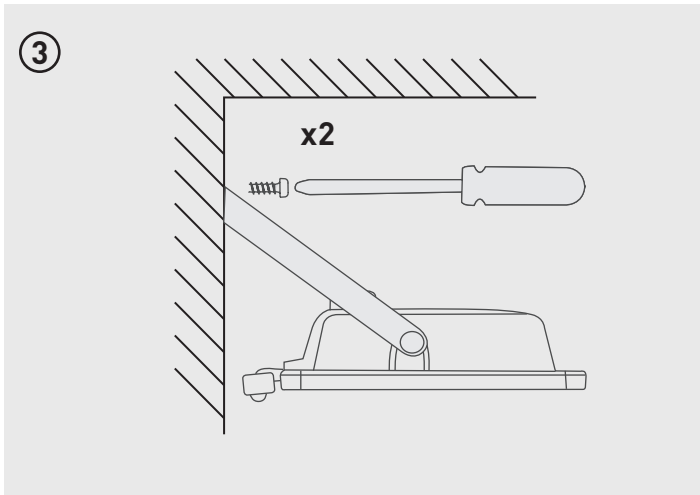

PROYECTOR LED - SLIMLINE PROIETTORE A LED - SLIMLINE PROJETOR LED - SLIMLINE

PROYECTOR LED - SLIMLINE PROIETTORE A LED - SLIMLINE PROJETOR LED - SLIMLINE

NOTE – To comply with regulations, installation must be carried out by suitably qualified competent person and in accordance with the current IEE Wiring Regulations (BS7671) and Building Regulations. A copy of the instructions must be left for the user/Maintenance engineer for future reference.

EN

**For Non-UK, Please refer/consult local requirements
ENSURE ELECTRICAL SUPPLY IS DISCONNECTED/
ISOLATED BEFORE COMMENCING INSTALLATION**

NOTA – Las luminarias deben ser instaladas por un electricista cualificado y cumpliendo todas las normas y regulaciones, tanto nacionales como locales, sobre instalaciones eléctricas.