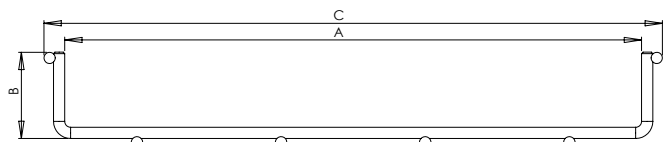

Newlec Wire Basket Tray (30mm Depth)

Part Number:

- NLWB30100 - Wire Basket Tray 30 x 100mm
- NLWB30150 - Wire Basket Tray 30 x 150mm
- NLWB30300 - Wire Basket Tray 30 x 300mm

Description

30mm high wire basket tray.
 Manufactured from machine welded steel wire rod.
 50 x 100mm mesh configuration.
 Supplied in Electro Zinc finish.
 3 Metre Length.

Applicable Standards

- BS EN 61537 (Cable tray systems)
- BS EN ISO 10244 (Steel Wire and wire products)
- BS EN ISO 2081 (Metallic and other inorganic coatings)

Technical Details

Part Code	A	B	C
NLWB30100	100	30	114
NLWB30150	150	30	164
NLWB30300	300	30	316

Cable Capacities

30mm Depth			Approx Capacity Under NEC 50% Rule		
Part Code	Total Fill Area	NEC 50%: Allowable Fill Area (mm ²)	CAT 5e 4-prUTP (4.9mm diam)	CAT 6 4-pr UTP (6.5mm diam)	CAT 6a 4-pr UTP (8.9mm diam)
NLWB30100	2800	1400	74	42	23
NLWB30150	4200	2100	111	63	34
NLWB30300	8400	4200	223	127	68