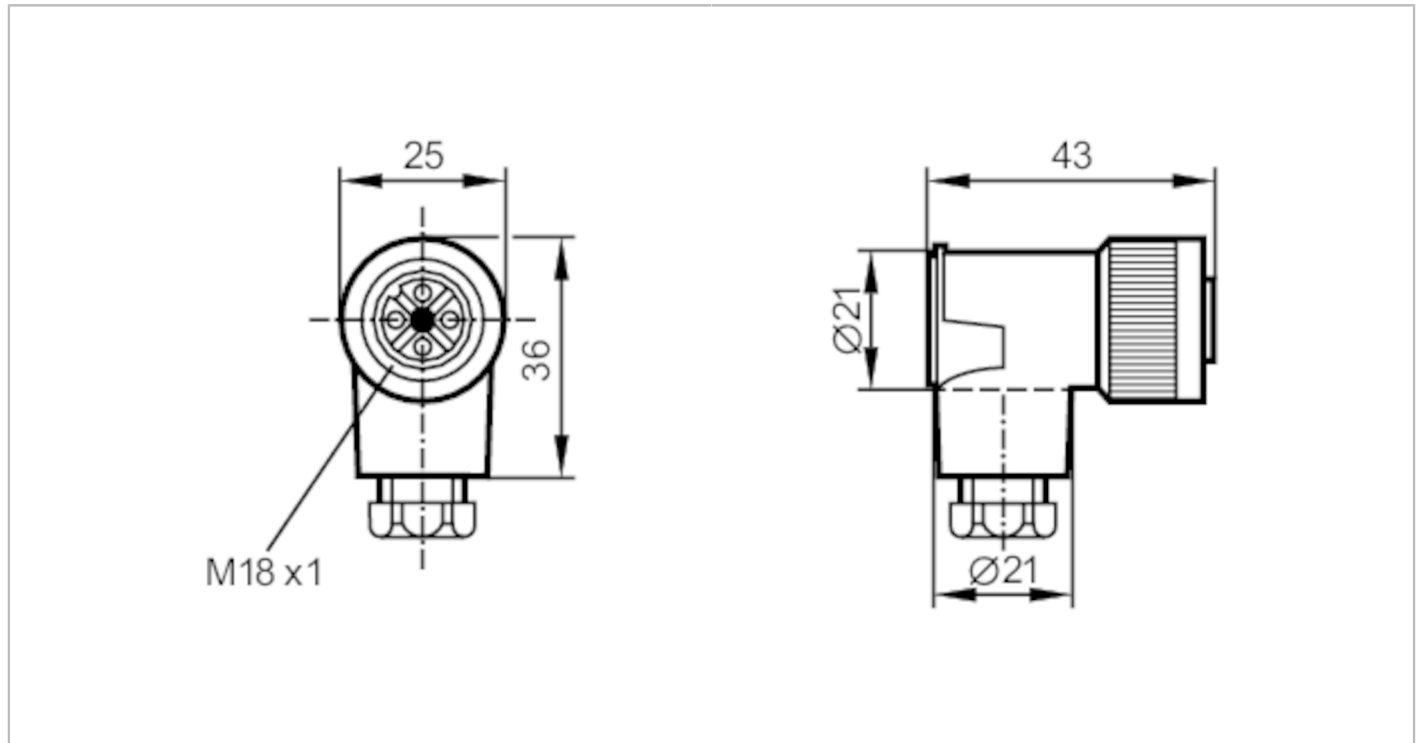

E10013

Wirable socket

SDOAJ040PLSFKPG

Electrical data		
Operating voltage	[V]	< 250 AC/DC
Max. current load total	[A]	4; (...40 °C)
Operating conditions		
Ambient temperature	[°C]	-40...85
Protection		IP 65
Mechanical data		
Weight	[g]	31.4
Dimensions	[mm]	43 x 25 x 36
Materials		PA
Moulded-body material		PA
Material nut		PA
Remarks		
Pack quantity		1 pcs.
Electrical connection		
terminals: ...0.75 mm ² ; Cable sheath: Ø 6...8 mm		
Electrical connection - socket		
Connector: 1 x M18, angled; Moulded body: PA; Locking: PA		