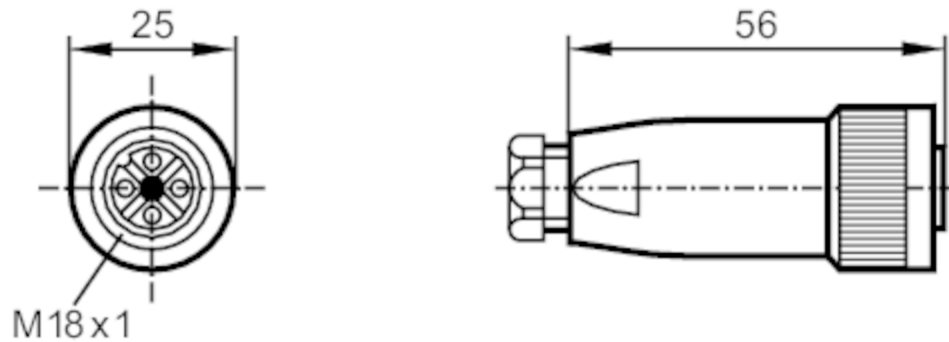

E10137

Wirable socket

SDOGJ040PLSFKPG

Electrical data

Operating voltage	[V]	< 250 AC/DC
Max. current load total	[A]	4; (...40 °C)

Operating conditions

Ambient temperature	[°C]	-40...85
Protection		IP 65

Mechanical data

Weight	[g]	26.6
Dimensions	[mm]	25 x 25 x 56
Materials		PA
Moulded-body material		PA
Material nut		ULTRAMID

Remarks

Pack quantity		1 pcs.
---------------	--	--------

Electrical connection

terminals: ...0.75 mm²; Cable sheath: Ø 6...8 mm

Electrical connection - socket

Connector: 1 x M18, straight; Moulded body: PA; Locking: ULTRAMID

E10137

Wirable socket

SDOGJ040PLSFKPG

Connection