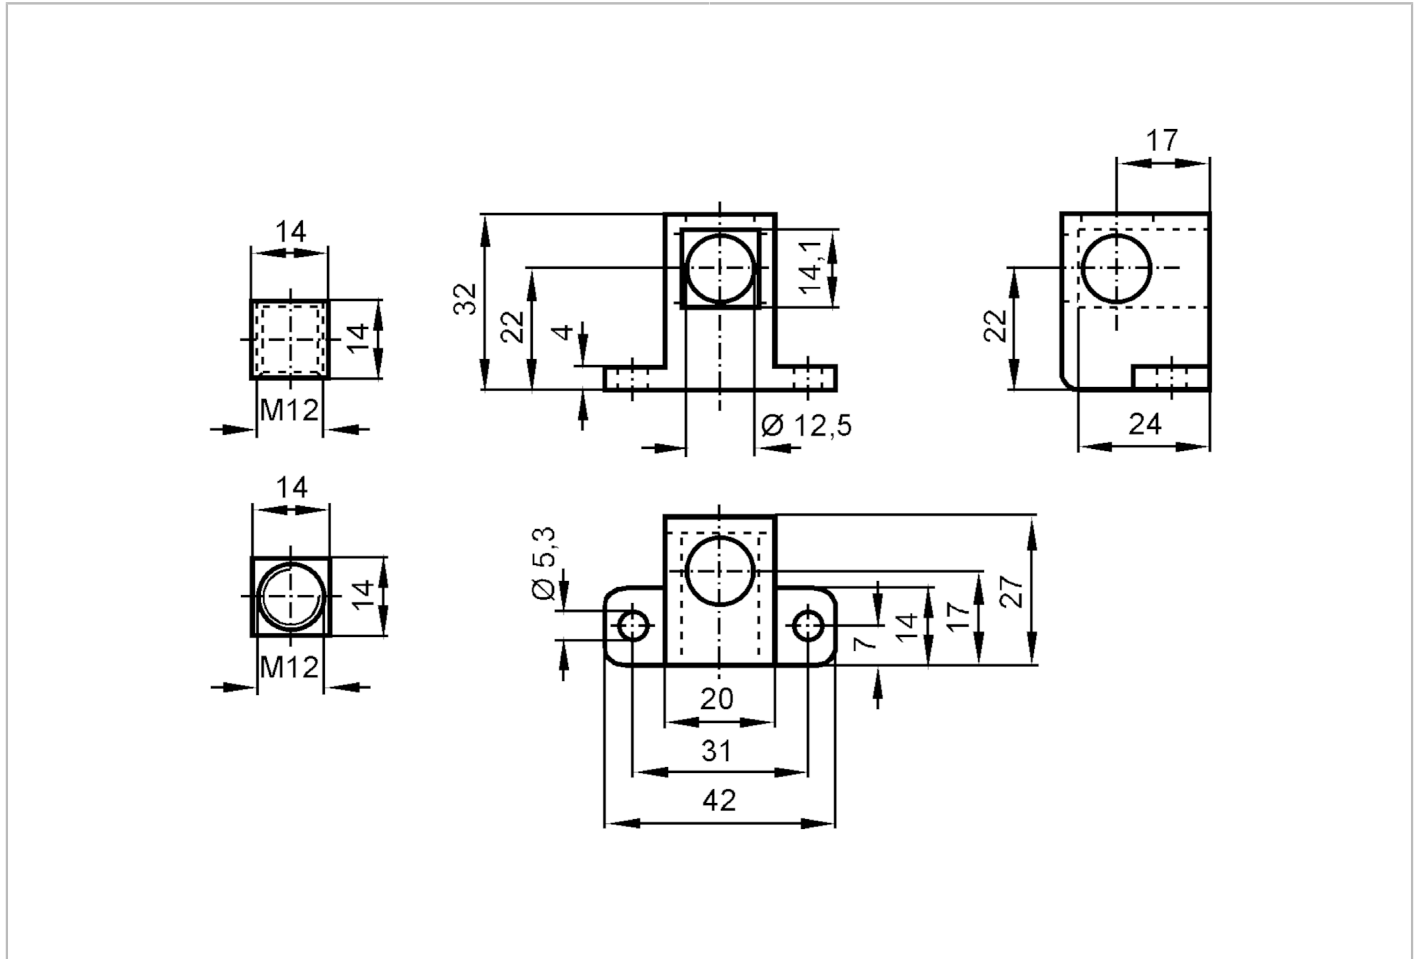

E20952

Mounting cube for aluminium profiles

SYSTEM COMPONENT CUBE

Mechanical data	
Weight [g]	107
Type of mounting	aluminium profile
Dimensions [mm]	M12
Thread designation	M12
Materials	diecast zinc
Remarks	
Pack quantity	1 pcs.