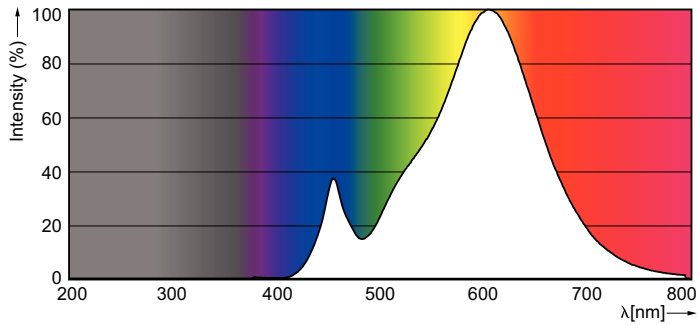

Classic filament LED candles and lustres

Energy consumption kWh/1,000 hours	2 kWh
Product Data	
Full product code	871869657411900
Order product name	Classic LEDCandle ND 2-25W ST35 E14 827 CL
EAN/UPC – product	8718696574119
Order code	57411900

SAP numerator – quantity per pack	1
Numerator – packs per outer box	10
SAP material	929001238502
SAP net weight (piece)	0.014 kg

Dimensional drawing

Product	D	C
Classic LEDCandle ND 2-25W ST35 E14 827 CL	35 mm	97 mm

filament 2.5W-25W 250lm NAD 2200K E14ND

Photometric data

LED Lamps, Lightcolour /827 ND CL

Classic LEDCandle ND 2-25W ST35 827 CL