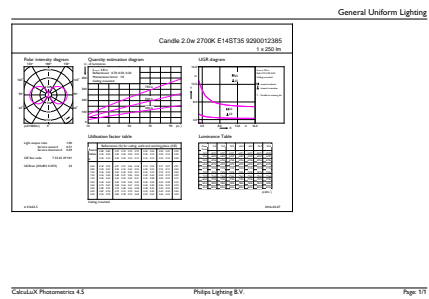

Classic filament LED candles and lustres

Energy consumption kWh/1,000 hours	2 kWh
Product Data	
Full product code	871869657411900
Order product name	Classic LEDCandle ND 2-25W ST35 E14 827 CL
EAN/UPC – product	8718696574119
Order code	57411900

SAP numerator – quantity per pack	1
Numerator – packs per outer box	10
SAP material	929001238502
SAP net weight (piece)	0.014 kg

Dimensional drawing

Product	D	C
Classic LEDCandle ND 2-25W ST35 E14 827 CL	35 mm	97 mm

filament 2.5W-25W 250lm NAD 2200K E14ND

Photometric data

LED Lamps, Lightcolour /827 ND CL

Classic LEDCandle ND 2-25W ST35 827 CL