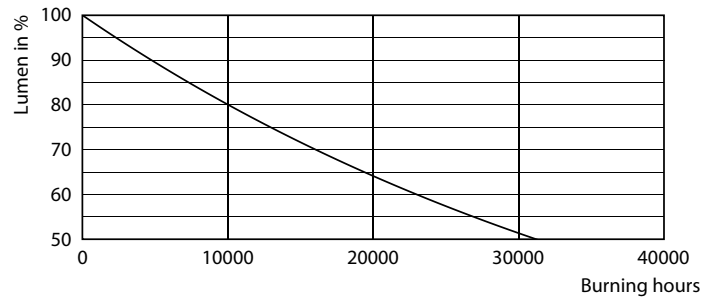

Classic filament LED candles and lustres

Lifetime

15K LMP