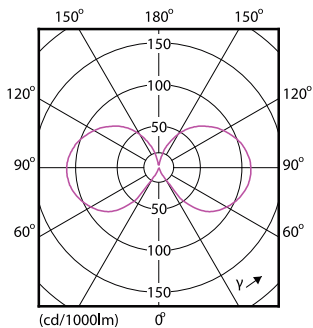

Classic LEDCandle ND 2-25W ST35 827 CL