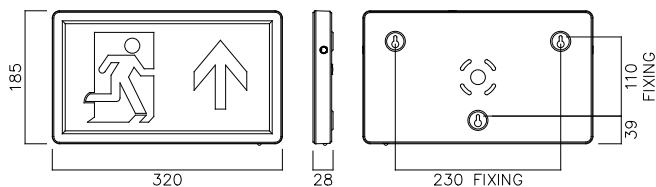

APPLICATIONS

- Corridors
- Exits
- Escape routes

CONSTRUCTION

- Injection moulded white polycarbonate body
- Acrylic lit panel
- Changeable PVC legend panel
- Supplied complete with either EURO legend "DOWN" arrow or ISO legend "UP" arrow (ahead)
- Lithium batteries included as standard

TECHNICAL DETAILS

- 3 hours operation on battery power after mains power failure
- Can be installed as maintained or non-maintained. Details in instructions.
- 30m maximum viewing distance
- Self-test version compliant with BS 5266 available. Suffix STM3 as listed

ATTACHMENTS

LEGENDS Alternative legends available as listed

ORDER CODE	DESCRIPTION
NLE/SLIM/M3	Lexington Slim Pro LED Exit Box Maintained 3Hr Euro Down Legend
NLE/SLIM/STM3	Lexington Slim Pro LED Exit Box Maint. 3Hr Euro Down Legend Self Test
NLE/SLIM/M3/ISO-U	Lexington Slim Pro LED Exit Box Maintained 3Hr ISO Up Legend
NLE/SLIM/STM3/ISO-U	Lexington Slim Pro LED Exit Box Maint 3Hr ISO Up Legend Self Test
ATTACHMENTS	
NLE/SLIM/LE/UP	Lexington Slim Euro Legend Up
NLE/SLIM/LE/DOWN	Lexington Slim Euro Legend Down
NLE/SLIM/LE/LEFT	Lexington Slim Euro Legend Left
NLE/SLIM/LE/RIGHT	Lexington Slim Euro Legend Right
NLE/SLIM/V2/LE/UP	Lexington Slim V2 ISO Legend Up
NLE/SLIM/V2/LE/DOWN	Lexington Slim V2 ISO Legend Down
NLE/SLIM/V2/LE/LEFT	Lexington Slim V2 ISO Legend Left
NLE/SLIM/V2/LE/RIGHT	Lexington Slim V2 ISO Legend Right