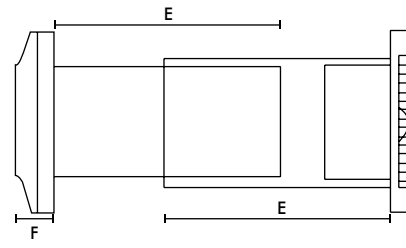

Model	Stock Ref
TM	454058

Accessories

Model	Stock Ref
Wall Kit White	254102
Wall Kit Brown	254100
Window kit	442947

Dimensions (mm)

Panel

Wall Kit

A	BØ	C	D	E	F
160	99	80	97	200	32

Transformer (W X H X D) 86 x 65 x 147

Weight 0.6kg

Fixing hole diameter 105mmØ (Panel & Window), 117mmØ (Wall)

Performance Guide

Model	Extract Performance - FID			Sound dB(A)
	m ³ /h	l/s	Watts	@ 3m
Silhouette 100B/T/H/TM	75	21	16	30
Silhouette 100SVB/SVT/SVH	75	21	15	30