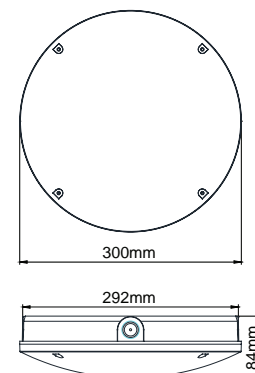

Colour Option:

White

Classifications:

Construction:

Base – Polycarbonate
Diffuser – Polycarbonate

Code

Description

KSRSF300	Navara SF 12W LED Triple CCT Surface Fitting*
KSRSF301	Navara SF 12W LED Triple CCT Emergency Surface Fitting*
KSRSF302	Navara SF 12W LED Triple CCT Surface Fitting with Microwave Sensor*
KSRSF303	Navara SF 12W LED Triple CCT Emergency Surface Fitting with Microwave Sensor*
KSRSF306	Navara SF 12W LED Triple CCT Surface Fitting with Photocell Sensor**
KSRSF307	Navara SF 12W LED Triple CCT Emergency Surface Fitting with Photocell Sensor**

Dimensions:

KSRSF300-07