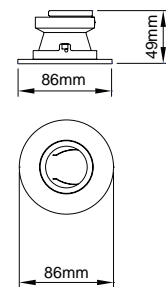

NEW

Qr Pro Baffle GU10

Downlights

Downlights 71

Specifications:

- Warranty: 1 Year
- GU10 50W Max
- Push Fit Terminal Block
- *Product supplied less lamp
- Bezels purchased separately

Construction:

Body – Steel
 Bezel – Aluminium

Colour Options:

Classifications:

IP20

Lamp Options:

Code	Description
KSRLP932	7W 3000K 560 Lumen Dimmable LED GU10 Lamp
KSRLP933	7W 4000K 600 Lumen Dimmable LED GU10 Lamp

Dimensions:

KSRDL430-435