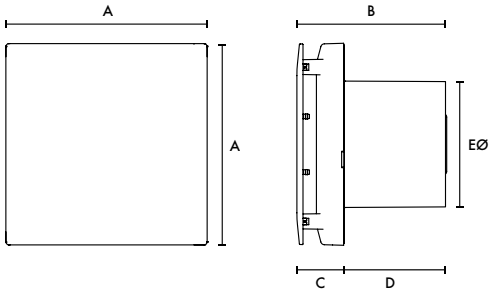

Model	Stock Ref
VASF100HTV (closed grille)	479087
VASF100HTVO (open grille)	495702

Dimensions (mm)

Closed Grille

Open Grille

Grille	A	B	C	D	EØ
Closed	160	117	37	80	99
Open	160	117	22	80	99

Weight 0.7kg

Performance Guide