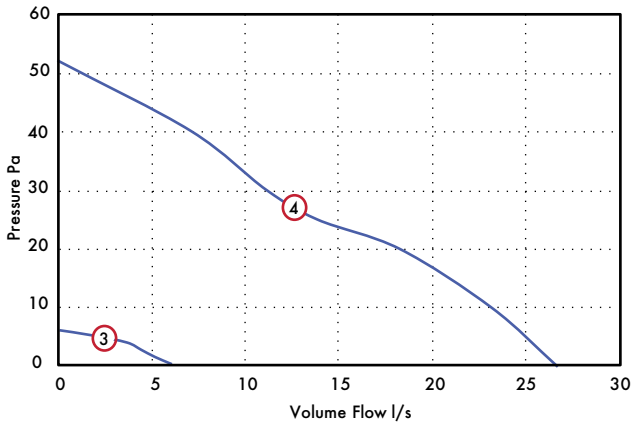

Model	Stock Ref
VASF100HTV (closed grille)	479087
VASF100HTVO (open grille)	495702

Dimensions (mm)

Closed Grille

Open Grille

Grille	A	B	C	D	EØ
Closed	160	117	37	80	99
Open	160	117	22	80	99

Weight 0.7kg

Performance Guide

Closed Grille

	Model	Speed	l/s	Watts	Warranty (years)
Variable Speed	VASF100BV/ TV/HTV	1 Min	6	1.7	5
		2 Max	24	7.5	
Variable Speed	VASF100TC/ HTC	Adjustable Trickle	6 - 15	1.7 - 7.5	5
		Boost	Adjustable Trickle + 10 (Up to a max of 22 installed)	7.5	

Open Grille

	Model	Speed	l/s	Watts	Warranty (years)
Variable Speed	VASF100BVO/ TVO/HTVO	3 Min	6	1.7	5
		4 Max	27	7.5	
Variable Speed	VASF100T- CO/HTCO	Adjustable Trickle	6 - 19	1.7 - 7.5	5
		Boost	Adjustable Trickle + 10 (Up to a max of 22 installed)	7.5	