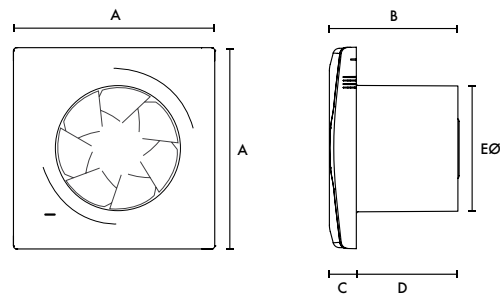

Model	Stock Ref
VASF100HTV (closed grille)	479087
VASF100HTVO (open grille)	495702

Dimensions (mm)

Closed Grille

Open Grille

Grille	A	B	C	D	EØ
Closed	160	117	37	80	99
Open	160	117	22	80	99

Weight 0.7kg

Performance Guide