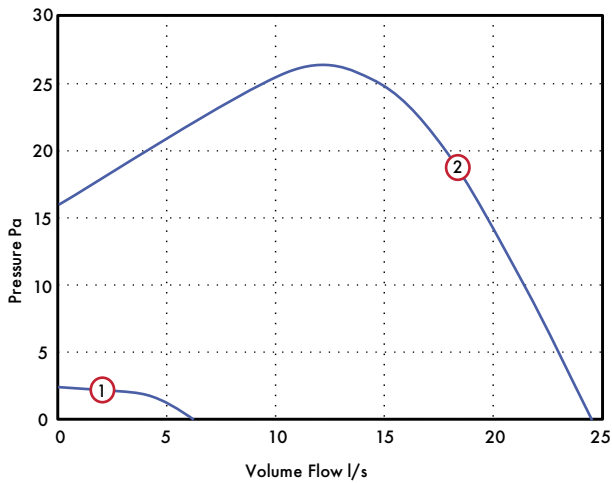

Model	Stock Ref
VASF100HTV (closed grille)	479087
VASF100HTVO (open grille)	495702

Dimensions (mm)

Closed Grille

Open Grille

Grille	A	B	C	D	EØ
Closed	160	117	37	80	99
Open	160	117	22	80	99

Weight 0.7kg

Performance Guide

Closed Grille

	Model	Speed	l/s	Watts	Warranty (years)
Variable Speed	VASF100BV/ TV/HTV	1 Min	6	1.7	5
		2 Max	24	7.5	
Variable Speed	VASF100TC/ HTC	Adjustable Trickle	6 - 15	1.7 - 7.5	5
		Boost	Adjustable Trickle + 10 (Up to a max of 22 installed)	7.5	

Open Grille

	Model	Speed	l/s	Watts	Warranty (years)
Variable Speed	VASF100BVO/ TVO/HTVO	3 Min	6	1.7	5
		4 Max	27	7.5	
Variable Speed	VASF100T- CO/HTCO	Adjustable Trickle	6 - 19	1.7 - 7.5	5
		Boost	Adjustable Trickle + 10 (Up to a max of 22 installed)	7.5	