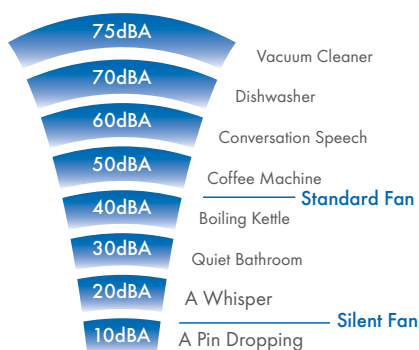

Lo-Carbon Silent Fan Axial Bathroom/Toilet Fan

The new Lo-Carbon Silent Fan Range from Vent-Axia not only delivers stylish and silent ventilation without compromise on performance, but now comes with even more features and more model options providing flexibility when choosing the right fan.