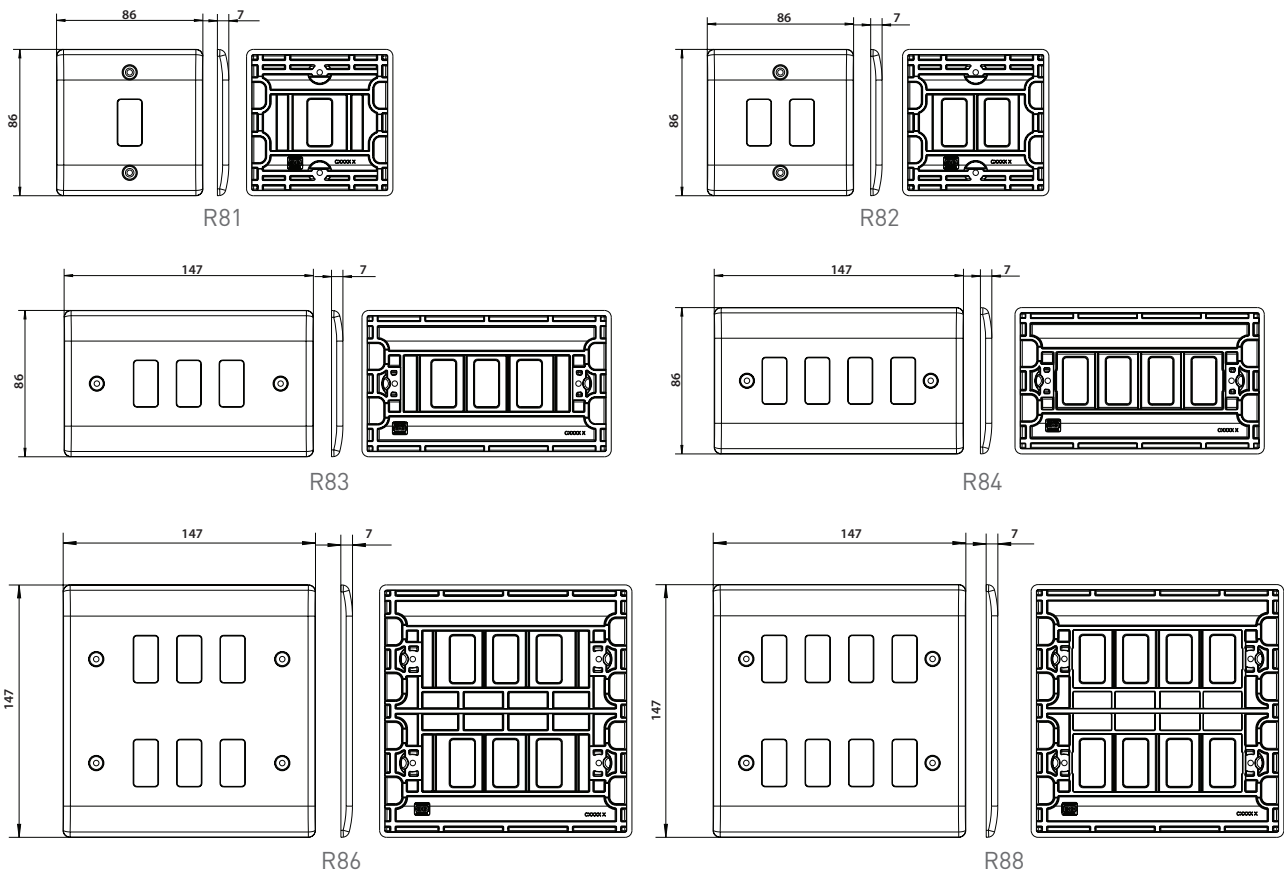

Line Diagrams