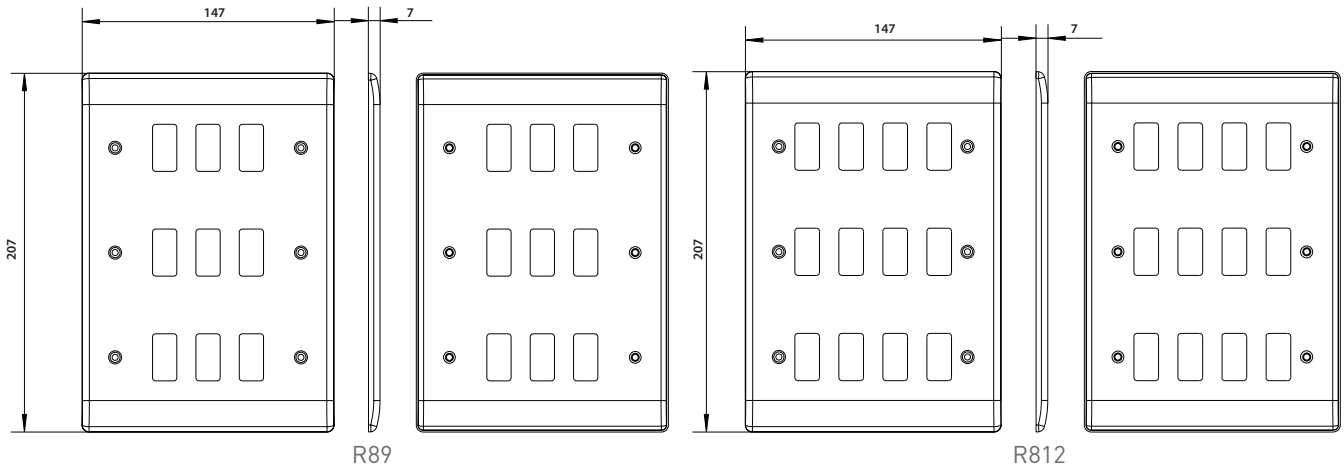

Line Diagrams

Packaging Information

Cat No.	Description	Packaging Type			Pack Quantity			Barcode		
		Product	Inner Box	Outer Box	Each	Inner Box	Outer Box	Individual	Inner Box	Outer Box
R81	Nexus White Moulded - 1 Module	Bag	Colour Box	Carton	1	20	200	5050765202893	5050765202978	5050765203050
R82	Nexus White Moulded - 2 Module	Bag	Colour Box	Carton	1	20	200	5050765202909	5050765202985	5050765203067
R83	Nexus White Moulded - 3 Module	Bag	Colour Box	Carton	1	10	100	5050765202916	5050765202992	5050765203074
R84	Nexus White Moulded - 4 Module	Bag	Colour Box	Carton	1	10	100	5050765202923	5050765203005	5050765203081
R86	Nexus White Moulded - 6 Module	Bag	Colour Box	Carton	1	10	100	5050765202930	5050765203012	5050765203098
R88	Nexus White Moulded - 8 Module	Bag	Colour Box	Carton	1	10	100	5050765202947	5050765203029	5050765203104
R89	Nexus White Moulded - 9 Module	Bag	Colour Box	Carton	1	10	100	5050765202954	5050765203036	5050765203111
R812	Nexus White Moulded - 12 Module	Bag	Colour Box	Carton	1	10	100	5050765202961	5050765203043	5050765203128

Weights & Dimensions

Cat No.	Description	Dimensions (H x W x D) cm			Weight (kg)			CBM (m³)
		Product	Inner Box	Outer Box	Each	Inner Box	Outer Box	Outer Box
R81	Nexus White Moulded - 1 Module	8.6 x 8.6 x 0.7	9.7 x 9.2 x 18.7	20.6 x 19.3 x 47.3	0.04	0.84	8.64	0.01881
R82	Nexus White Moulded - 2 Module	8.6 x 8.6 x 0.7	9.7 x 9.2 x 18.7	20.6 x 19.3 x 47.3	0.039	0.82	8.44	0.01881
R83	Nexus White Moulded - 3 Module	8.6 x 14.7 x 0.7	9.7 x 9.2 x 15.7	11.1 x 32.3 x 47.8	0.063	0.67	6.99	0.01714
R84	Nexus White Moulded - 4 Module	8.6 x 14.7 x 0.7	9.7 x 9.2 x 15.7	11.1 x 32.3 x 47.8	0.062	0.66	6.89	0.01714
R86	Nexus White Moulded - 6 Module	14.7 x 14.7 x 0.7	15.8 x 9.2 x 15.8	17.1 x 32.3 x 47.8	0.103	1.08	11.1	0.02640
R88	Nexus White Moulded - 8 Module	14.7 x 14.7 x 0.7	15.8 x 9.2 x 15.8	17.1 x 32.3 x 47.8	0.106	1.11	11.4	0.02640
R89	Nexus White Moulded - 9 Module	20.7 x 14.7 x 0.7	16.2 x 9.2 x 22.2	17.1 x 45.8 x 47.8	0.236	2.43	24.78	0.03744
R812	Nexus White Moulded - 12 Module	20.7 x 14.7 x 0.7	16.2 x 9.2 x 22.2	17.1 x 45.8 x 47.8	0.226	2.33	23.78	0.03744