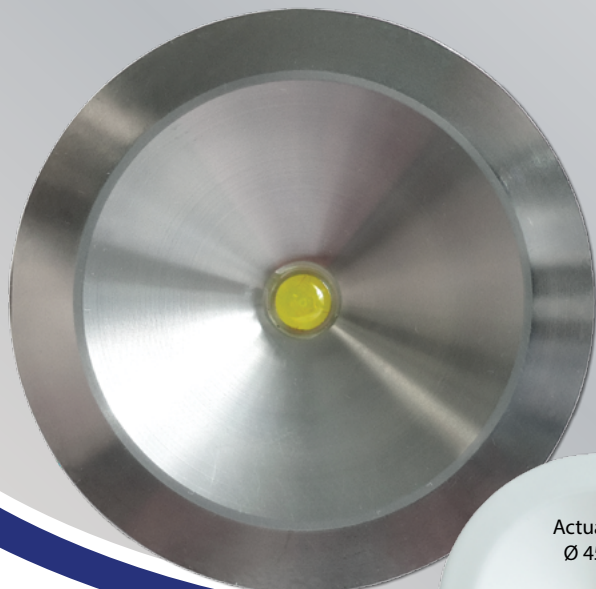

5 Year Warranty

2 X COLOUR TRIMS INCL.

Actual size:
Ø 45mm

Eterna[®]
Everyday Lighting For Professionals

1.4W LED NON MAINTAINED EMERGENCY DOWNLIGHT + SELF-TEST VERSION

This LED compact recessed emergency light is ideal for use in corridors, stairwells and other places that require a smart, discreet emergency unit - perfect for office & commercial applications

- Aluminium construction • Compact design
- Matt silver and white trims included
- Pre-wired for easy installation
- LED glows green in standby mode and super bright white light in the event of a mains failure
- Excellent alternative to a converted downlight
- Minimum 3 hour functionality in emergency mode
- Battery - Ni-Cd 3.6V 2000mAh
- Battery 1 year warranty - Replacement battery code: EB2

SELDLEM3: Automatic testing in accordance with BS EN 62034

Emergency charge light

| Code | Version | Wattage | Lumens | IP Rating | Hole Cut Out Size | MOM / OPQ |
|----------|-----------|---------|--------|-----------|-------------------|-----------|
| LDLEM3 | Standard | 1.4W | 118 lm | IP20 | 32mm | 1 / 20 |
| SELDLEM3 | Self Test | | | | | |