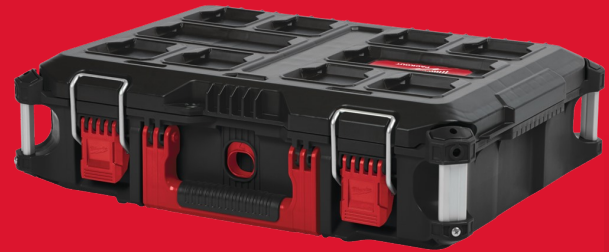

Packout Box

PACKOUT™ BOXES

- Part of the PACKOUT™ modular storage system.
- Constructed with impact resistant polymers for jobsite durability.
- IP65 rated weather seal to keep out rain and jobsite debris.
- Metal reinforced corners.
- Metal reinforced locking point.
- Interior organiser trays.
- Mounting location for the ONE-KEY™ TICK™.
- Metal reinforced top handle for easier carrying (only on the large box).

Dimensions (mm) 165 x 561 x 411

Article Number 4932464080