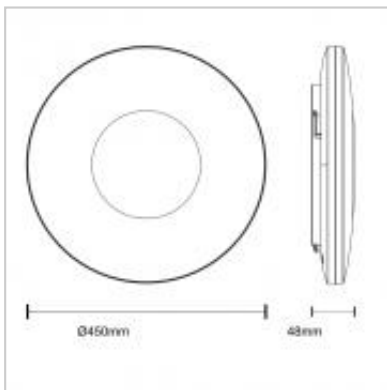

KATIA INTEGRATED LED INDOOR BULKHEAD 36W

Product Code	711331
International Model Number	FCL74500v0
Description	KATIA INTEGRATED LED INDOOR BULKHEAD 36W
Wattage	24W
Colour Temperature	4000K / 80
Lumens	3600lm
Dimmable	No
Beam Angle	120°
Weight	760g
Dimensions (D x H mm)	450x48
IP Rating	IP40
Colour / Finish	White
Hrs Lamp Life (max)	25,000
Operating Temperature	-30° to +40°