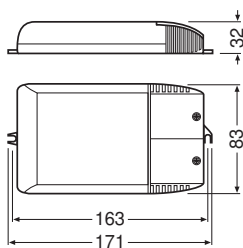

¹⁾ $t_{width} = 250 \mu s$ (measured at 50 % i_{peak})

²⁾ Minimum

³⁾ Type B

Dimensions & Weight

Length	171.00 mm
Mounting hole spacing, length	163,0 mm
Width	83.00 mm
Height	32.00 mm
Cable cross-section, input side	0,75...2,5 mm ²
Cable cross-section, output side	0,75...2,5 mm ²

Wire preparation length, input side	10...11 mm
Wire preparation length, output side	10...11 mm
Product weight	290.00 g

Colors & materials

Casing material	Plastic
Body material	Plastic

Temperatures & operating conditions

LOGISTICAL DATA

Product code	Packaging unit (Pieces/Unit)	Dimensions (length x width x height)	Gross weight	Volume
4008321099501	Unpacked 1	165 mm x 31 mm x 83 mm	290.00 g	0.42 dm ³
4008321099518	Shipping box 20	436 mm x 110 mm x 374 mm	6207.00 g	17.94 dm ³