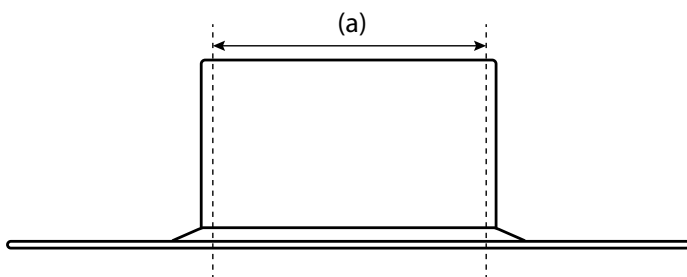

niGLON

Cable Management

Dome Covers DC20G DC25G

Technical Drawing

Product Range

DC20G	20mm Dome Cover
DC25G	25mm Dome Cover

Technical Specifications

Material	Mild Steel
Finish	BZP
Fitting Type	Dome
Standards of Compliance	BS EN 61386-1:2008
Dimensions (a)	DC20G - 20mm DC25G - 25mm