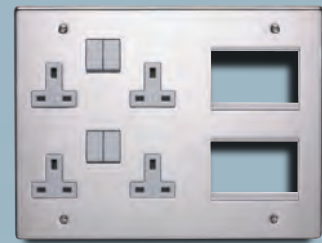

VX1590PS

Dual Voltage Shaver Unit

LIST NO	DESCRIPTION
VX9800	20VA dual voltage shaver unit

• Terminal suitable for 2 x 2.5mm² conductors

20A Dual Voltage Shaver Light Unit

LIST NO	DESCRIPTION
VT7066	115/230V 20VA dual voltage shaver unit

Lounge Plate

LIST NO	DESCRIPTION
VX1590WH	White Lounge Plate
VX1590SS	Stainless Steel Lounge Plate
VX1590PS	Polished Steel Lounge Plate

• Terminals suitable for up to 3 x 2.5mm² or 2 x 4mm² conductors

Flex Outlet Plate 85mm x 85mm Shaver Unit 85mm x 145mm
Shaver Light Unit 438mm x 72mm Lounge Plate 267mmx207mm

Product Standard

Flex Outlet Plate BS5733 where applicable Shaver Unit BS EN 61558
Shaver Light Unit BS EN60598 Lounge Plate BS1363

Installation Boxes

Flex Outlet Plate
VX9409 Surface Moulded
SB655 Flush Metal
Shaver Unit
VX9410 Surface Moulded
SB628 Flush Metal

Lounge Plate
SB695 35mm Flush Metal
SB1590 56mm Flush Metal