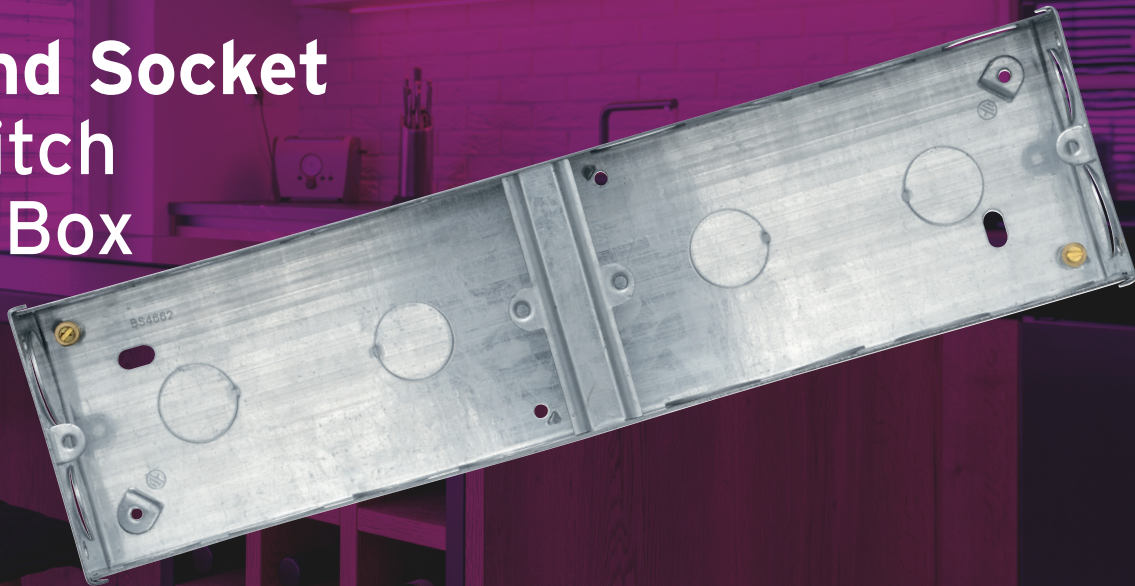

DES22

Switch and Socket Metal Switch & Socket Box

35mm 2 x 2 gang each outlet

Technical Specifications

Material	Steel
Knockouts	20mm & 25mm
Standard of Compliance	BS4662
Finish	Pre coated bright galvanized steel
Dimensions	270 x 35 x 70mm (L x D x H)