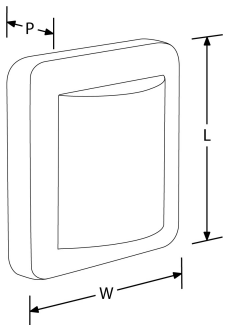

Product Description: WallE™ 4W Polycarbonate IP65 Square Wall Light

The WallE™ range of decorative polycarbonate LED fixtures has been designed to provide subtle accent lighting in both interior and exterior applications. Available with either an opal diffuser for general lighting, or eyelid variants for pathways. The range is made of fully corrosion resistant polycarbonate, ideal for both residential, commercial and coastal applications.

SKU Code	Wattage	Colour	Lumens	Lumens/Watt	Beam Angle	Finish Colour	SKU Type
EN-WL4/30	4	3000	240	60	120	Black	Non Dimmable
EN-WL4/40	4	4000	300	75	120	Black	Non Dimmable

Line Drawing

Polar Curve

Color

Product Features:

- IP65 black LED wall lights
- Wall and ceiling mountable
- Bezel sold separately
- 3 year warranty

Product Specs:

Input Voltage	220~240V AC	Input Frequency	50/60HZ
Power Factor	0.9	IP Rating	IP65
Lifetime L70 (hrs)	30000	IK Rating	IK10
Lamp Base	None	Width (mm)	140
Length (mm)	140	Weight (Kg)	0.224
Product Type	Wall Lights	Operating Temp. (Min) °C	-10°C
Operating Temp. (Max) °C	40°C		