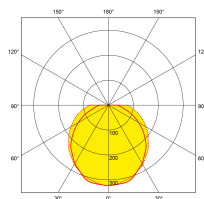

Line Drawing

Polar Curve

Colour

Feature & Benefits

- Colour switchable between 3000K, 4000K and 6500K
- Polycarbonate body and diffuser
- IP65 rated
- IK06 rated
- -20° - +40° ambient operating temperature
- 3 Year Warranty

Product Specs:

Input Voltage	220~240V AC	Input Frequency	50/60HZ
Power Factor	0.5	IP Rating	IP65
Lifetime L70 (hrs)	25000hrs	IK Rating	IK06
Lamp Base	None	Width (mm)	115
Length (mm)	215	Weight (Kg)	0.211
Projection (mm)	62	Height (mm)	62
Product Type	Bulkheads	Operating Temp. (Min) °C	-20°C
Operating Temp. (Max) °C	40°C		