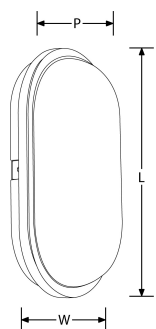

Product Description: Utilite™CS 15W Colour Switchable IP65 Oval Utility Bulkhead

Utilite™CS oval bulkhead has impact resistant polycarbonate housing, providing a tough exterior and making them ideal for all basic industrial, commercial and residential installations. Separate eyelid and grille bezels are available. The range also features colour switchable technology allowing the colour temperature to be set at either 3000K, 4000K or 6500K on site.

Line Drawing

Polar Curve

Colour

Feature & Benefits

- Colour switchable between 3000K, 4000K and 6500K
- Polycarbonate body and diffuser
- IP65 rated
- IK06 rated
- -20° - +40° ambient operating temperature
- 3 Year Warranty

Product Specs:

Input Voltage	220~240V AC	Input Frequency	50/60HZ
Power Factor	0.5	IP Rating	IP65
Lifetime L70 (hrs)	25000hrs	IK Rating	IK06
Lamp Base	None	Width (mm)	115
Length (mm)	215	Weight (Kg)	0.211
Projection (mm)	62	Height (mm)	62
Product Type	Bulkheads	Operating Temp. (Min) °C	-20°C
Operating Temp. (Max) °C	40°C		