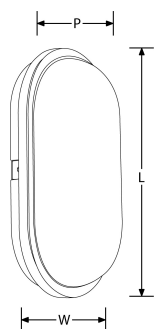

Product Description: Utilite™CS 20W Colour Switchable IP65 Oval Utility Bulkhead

Utilite™CS oval bulkhead has impact resistant polycarbonate housing, providing a tough exterior and making them ideal for all basic industrial, commercial and residential installations. Separate eyelid and grille bezels are available. The range also features colour switchable technology allowing the colour temperature to be set at either 3000K, 4000K or 6500K on site.

Line Drawing

Polar Curve

Colour

Feature & Benefits

- Colour switchable between 3000K, 4000K and 6500K
- Polycarbonate body and diffuser
- IP65 rated
- IK06 rated
- -20° - +40° ambient operating temperature
- 3 Year Warranty

Product Specs:

Input Voltage	220~240V AC	Input Frequency	50/60HZ
Power Factor	0.5	IP Rating	IP65
Lifetime L70 (hrs)	25000hrs	IK Rating	IK06
Lamp Base	None	Width (mm)	146
Length (mm)	271	Weight (Kg)	0.321
Projection (mm)	76	Height (mm)	76
Product Type	Bulkheads	Operating Temp. (Min) °C	-20°C
Operating Temp. (Max) °C	40°C		