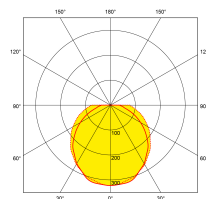

Line Drawing

Polar Curve

Colour

Feature & Benefits

- Colour switchable between 3000K, 4000K and 6500K
- Polycarbonate body and diffuser
- IP65 rated
- IK06 rated
- -20° - +40° ambient operating temperature
- 3 Year Warranty

Product Specs:

Input Voltage	220~240V AC	Input Frequency	50/60HZ
Power Factor	0.5	IP Rating	IP65
Lifetime L70 (hrs)	25000hrs	IK Rating	IK06
Lamp Base	None	Width (mm)	146
Length (mm)	271	Weight (Kg)	0.321
Projection (mm)	76	Height (mm)	76
Product Type	Bulkheads	Operating Temp. (Min) °C	-20°C
Operating Temp. (Max) °C	40°C		