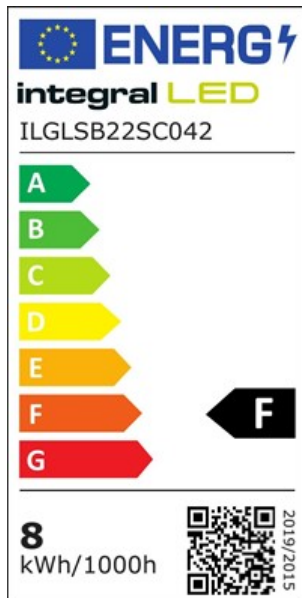

Physical Data

Product Length (mm):	113
Product Width (mm):	60
Product Weight (g):	47
Material:	Aluminium, Polycarbonate
Base Term:	Bayonet cap
Bulb Base:	B22
Construction:	Plastic and Aluminium heat sink, polycarbonate diffuser
Globe Finish:	Frosted
Globe Type:	GLS
Bulb Fixing:	Pendant, Wall
Bulb or Luminaire Shape:	Round
Placement / Application:	Outdoor (with appropriate outdoor fitting), General Lighting

Electrical Data

Power (W):	8
Power Consumption (W) :	8
Power Factor:	0.5
Wattage equivalent (W):	60
Amperage (mA):	55
Dimming:	Non-Dimmable
Driver Included:	Yes
Electric Current:	AC
EN:	EN-62560
LVD Certified:	Yes

Light Data

Luminous Flux in Lumens (lm):	806
Luminous efficacy (lm/W):	101
Correlated Colour Temperature (CCT) (K):	2700
Colour Temperature:	2700K - Warm
Colour Temperature Name:	Warm
Beam Angle:	240
Colour Rendering Index (CRI):	80
Frequency Range (Hz):	50
Instant on (Less than 1 second):	Yes
LED Type:	Surface mounted device (SMD)
Lifetime (hours):	15000

Environment

EN:	EN-62560
LVD Certified:	Yes
CE RoHS:	Yes
Previous Energy Rating:	A+
New Energy Rating:	F
Hg 0% (Mercury Free):	Yes
IP Rating (Ingress Protection):	IP20
Lowest Operating Temperature (°C):	-20
Maximum Operating Temperature (°C):	40