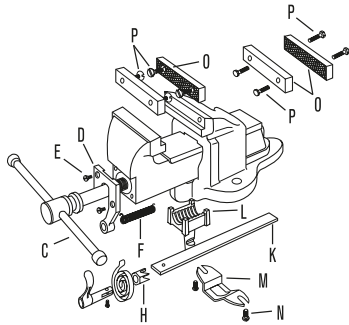

WORKHOLDING - SPARE PARTS

T23 - T25 FITTERS' / T36 - T8434 ENGINEERS' / T112 - T114 HD VICES

ITEM NO.	DESCRIPTION	EAN	MASTER PACK	SHELF PACK
T23C	Mainscrew with Handle (C), Nut (L), Nut Guide (M), & Screws (N)	0734442010920	-	1
T25C	Mainscrew with Handle (C), Nut (L), Nut Guide (M), & Screws (N)	0734442012603	-	1
T112C	Mainscrew with Handle (C), Nut (L), Nut Guide (M), & Screws (N)	0734442025207	-	1
T114C	Mainscrew with Handle (C), Nut (L), Nut Guide (M), & Screws (N)	0734442025924	-	1
T36C	Mainscrew with Handle (C), Nut (L), Nut Guide (M), & Screws (N)	0734442021841	-	1
84C	Mainscrew with Handle (C), Nut (L), Nut Guide (M), & Screws (N)	0734442023647	-	1
T23DK	Trigger Complete	0734442011408	-	1
T25DK	Trigger Complete	0734442012962	-	1
T112DK	Trigger Complete	0734442025801	-	1
T114DK	Trigger Complete	0734442026402	-	1
T36DK	Trigger Complete	0734442022329	-	1
T84DK	Trigger Complete	0734442024002	-	1
T23L	Half Nut (L), Guide (M) & Screws (N)	0734442011163	-	1
T25L	Half Nut (L), Guide (M) & Screws (N)	0734442012849	-	1
T112L	Half Nut (L), Guide (M) & Screws (N)	0734442025443	-	1
T114L	Half Nut (L), Guide (M) & Screws (N)	0734442026167	-	1
T36L	Half Nut (L), Guide (M) & Screws (N)	0734442022084	-	1
T84L	Half Nut (L), Guide (M) & Screws (N)	0734442022688	-	1
T230	Jaw Plates (pair) with Screws (P)	0734442011286	-	1
T250	Jaw Plates (pair) with Screws (P)	0734442011521	-	1
T1120	Jaw Plates (pair) with Screws (P)	0734442025566	-	1
T1140	Jaw Plates (pair) with Screws (P)	0734442026280	-	1
T360	Jaw Plates (pair) with Screws (P)	0734442022206	-	1
T840	Jaw Plates (pair) with Screws (P)	0734442023883	-	1