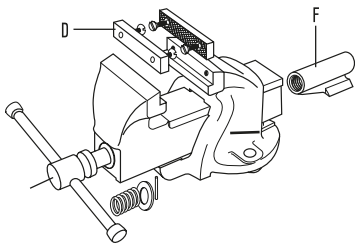

SPARE PARTS FOR NO.1 - NO. 8 MECHANICS' VICES

ITEM NO.	DESCRIPTION	EAN	MASTER PACK	SHELF PACK
T1C	Mainscrew with Handle, Nut, Pin, Spring Washer & Pin (C) & (F)	0734442004561	-	1
T3C	Mainscrew with Handle, Nut, Pin, Spring Washer & Pin (C) & (F)	0734442006121	-	1
T4C	Mainscrew with Handle, Nut, Pin, Spring Washer & Pin (C) & (F)	0734442006961	-	1
T5C	Mainscrew with Handle, Nut, Pin, Spring Washer & Pin (C) & (F)	0734442007807	-	1
T6C	Mainscrew with Handle, Nut, Pin, Spring Washer & Pin (C) & (F)	0734442008521	-	1
T8C	Mainscrew with Handle, Nut, Pin, Spring Washer & Pin (C) & (F)	0734442009009	-	1
T1D	Pair of Jaw Plates with Screws	0734442004684	-	1
T3D	Pair of Jaw Plates with Screws	0734442006244	-	1
T4D	Pair of Jaw Plates with Screws	0734442007081	-	1
T5D	Pair of Jaw Plates with Screws	0734442007920	-	1
T6D	Pair of Jaw Plates with Screws	0734442008644	-	1
T8D	Pair of Jaw Plates with Screws	0734442009481	-	1