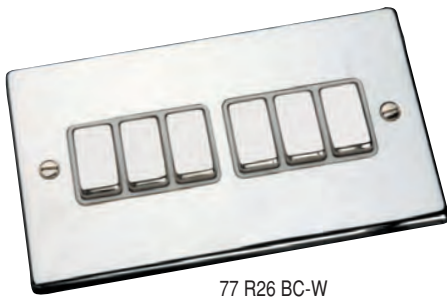

77 T21

76 DTRID W

71 2X40

78 SPN BK-B

74 R22 SS-W

7P R21 PO-W

Rocker Switches

77 R26 BC-W

**1 gang 10AX
2 way Rocker**

Nominal Plate Size:
88 x 88 mm
Minimum Wall Box
Depth: 25 mm
Technical Insert
Reference: **R21**
Product Code

**2 gang 10AX
2 way Rocker**

Nominal Plate Size:
88 x 88 mm
Minimum Wall Box
Depth: 25 mm
Technical Insert
Reference: **R22**
Product Code