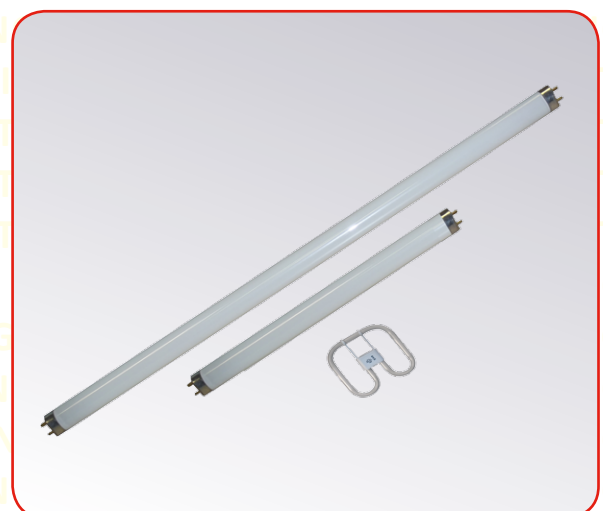

Fluorescent Tubes and 2D Fluorescents

THE POWER PROFESSIONALS

SLDS090 - 11/14

South • 1 Thomas Road, Optima Park, Crayford, Kent DA1 4GA Tel: 0845 074 0084 Fax: 0845 074 0085
North • Unit 55, Monckton Road Ind Estate, Wakefield WF2 7AL Tel: 0845 074 0086 Fax: 0845 074 0087

www.blakley.co.uk • sales@blakley.co.uk

THE COMPANY RESERVES THE RIGHT TO CHANGE PRODUCTS WITHOUT PRIOR NOTICE

Cert No: 902091