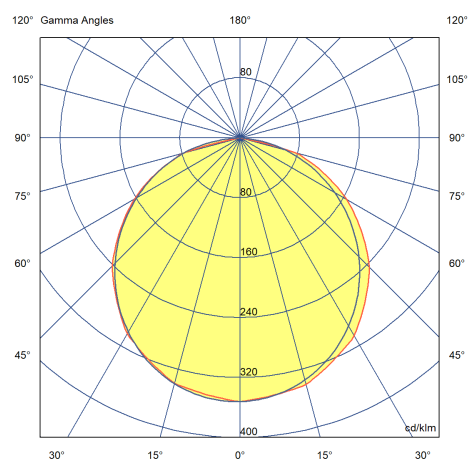

Order Code: PNL060-KIT01

Photometric Data	
Lumens	3150
Colour Rendering Index (CRI)	80-89
LPW (lm/W)	105
Colour Temperature (K)	4000 - 4000
SDCM	<4
Beam Angle (°)	120 x 120
UGR	<19
Light Distribution	Symmetric
Photobiological Risk Group	0
Lens / Reflector	Diffuser lens/optic/panel

Physical Data	
Ambient Rated Temperature Range (°C)	-10 - 40
Degree of Protection (IP)	IP44
Degree of Protection (IP) from Underside	IP65
Housing Colour	White
Housing Material	Aluminium
Length (mm)	595
Width (mm)	595
Height/Depth (mm)	15
Weight (kg)	3.3
Warranty (year)	5
Case Material	Steel
Suitable for ceiling mounting	Yes
Suitable for recessed mounting	Yes
Cutout Height for Recess Mount (mm)	60
Cutout Width for Recess Mount (mm)	600
Cut Out Length for Recess Mount (mm)	600
Lamp Type	LED Not Exchangeable
Cover Material	Opal Plastic

Order Code: PNL060-KIT01

Accessories

--

Logistical Data

Item Gross Weight (kg)	3.36
Packaging Length (cm)	64
Packaging Width (cm)	64
Packaging Height (cm)	4.5
Carton Quantity	6
Carton Length (cm)	66
Carton Width (cm)	66
Carton Height (cm)	25
Carton Gross Weight (kg)	17.9