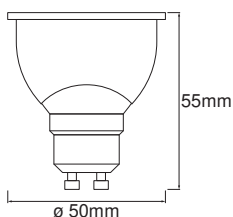

Photometrical data

Light color (designation)	Tunable White
Lumen main.fact.at end of nom.life time	0.70
Standard deviation of color matching	≤ 6 sdcn
Nominal luminous flux	350 lm
Luminous flux	350 lm
Luminous efficacy	71 lm/W
Luminous intensity	461 cd
Adjustable color temperature	2700...6500 K
Color temperature	2700...6500 K
Color rendering index Ra	80
Flickering metric (Pst LM)	1.0
Stroboscope effect metric (SVM)	0.9

Light technical data

Beam angle	45 °
Starting time	< 0.5 s

Dimensions & Weight

Product weight	53.00 g
Diameter	50.00 mm
Length	52.00 mm
Width	50.00 mm
Height	50.00 mm
Outer bulb [PICOS]	PAR51

Lifespan

Lifespan	20000 h
Lumen maintenance at end of service lifetime	0.70