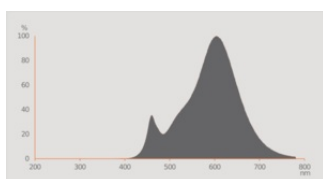

Photometrical data

Light color (designation)	Tunable White
Lumen main.fact.at end of nom.life time	0.70
Standard deviation of color matching	≤ 6 sdcn
Nominal luminous flux	350 lm
Luminous flux	350 lm
Luminous efficacy	71 lm/W
Luminous intensity	461 cd
Adjustable color temperature	2700...6500 K
Color temperature	2700...6500 K
Color rendering index Ra	80
Flickering metric (Pst LM)	1.0
Stroboscope effect metric (SVM)	0.9

Light technical data

Beam angle	45 °
Starting time	< 0.5 s

Dimensions & Weight

Product weight	53.00 g
Diameter	50.00 mm
Length	52.00 mm
Width	50.00 mm
Height	50.00 mm
Outer bulb [PICOS]	PAR51

Lifespan

Lifespan	20000 h
Lumen maintenance at end of service lifetime	0.70