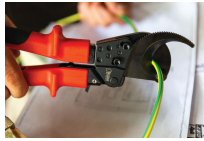

Ratchet cable cutters Ø 32 mm