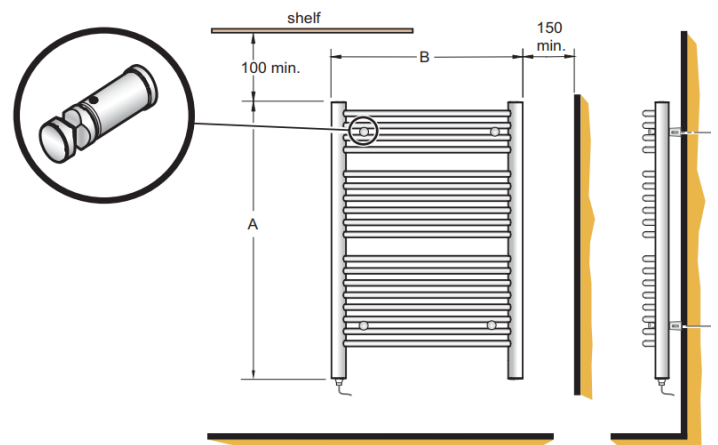

TDTR Towel Rail

Product Description

A stylish, curved ladder towel rail in two outputs finished in white or chrome

Key Features

- Easy and quick to install
- Range of finishes and sizes available
- Fluid filled for even heat distribution
- Larger models will help to take the chill off a small bathroom or cloakroom
- Compact, slimline design
- Compatible with the Dimplex towel rail controllers FSC and RF ranges

Technical Details

Element	Submersion element with temperature limiter and fuse link
Thermal Cut-Out	Built-in temperature limiter and overheat protection
Electrical connection	1.0m pre fitted cable. Cable entry at bottom left rail.
Installation	3 or 4 brackets for wall mounting (see 'Accessories')
Cable	3 core cable - live, neutral, earth Cable entry on bottom left Installations must be in accordance with IEE regulations
Construction	Sealed steel shell D shaped upright bars Vertical mounted element
Class	Class I
IP Rating	IPX5
Colour / Finish	White powder coated or; Chrome plated
Accessories	TDTR175 - 3 brackets, 3 mounting screws, 3 hex. stud screws, 1 allen key TDTR350 - 4 brackets, 4 mounting screws, 4 hex. stud screws, 1 allen key

Dimensions

Model/Item No.(EAN-Code 5011139+Item No.)	027009	TDTR175W 027023	TDTR350W 027016	TDTR175C 027030	TDTR350C
Output (W)	175	350	120	250	
Height A (mm)	610	843	610	843	
Width B (mm)	453	602	453	602	
Depth (mm)	80-100	95-115	80-100	95-115	
Weight (Kg)	4.4	7.9	4.4	7.9	
Packaging Details					
Height (mm)	600	690	600	690	
Width (mm)	660	920	660	920	
Depth (mm)	75	120	75	120	
Packed Weight (Kg)	6.8	11.2	6.6	11.2	
Ti	2	2	2	2	
Hi	25	21	25	21	
Pallet Quantity (2.4m high)	50	42	50	42	