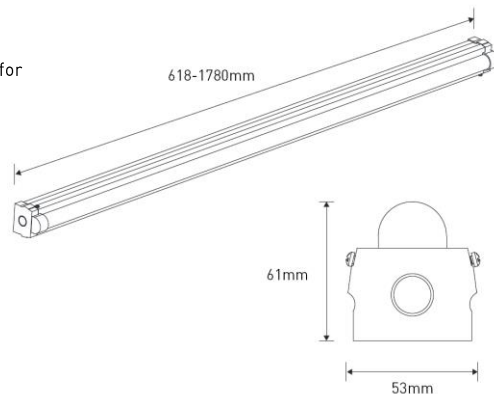

ACCESSORIES:

RAESUS-2W 2 wire suspension kit for Alexander range

Diagram for RAE404015-01. Other diagrams available on request

PLEASE NOTE: INFORMATION IN THIS DOCUMENT MAY BE SUBJECT TO CHANGE WITHOUT PRIOR NOTICE

IRE: TEL: +353 1 709 9000
UK: TEL: 0800 973 220
AUS: TEL: +61 7 3890 5444
NZ: TEL: +64 03 668 5285

WEB: ROBUS.COM
WEB: ROBUS.COM
WEB: ROBUS.COM.AU
WEB: ROBUSLED.CO.NZ

LED GROUP EUROPE · AUSTRALIA · NEW ZEALAND · ASIA · MIDDLE EAST · AFRICA