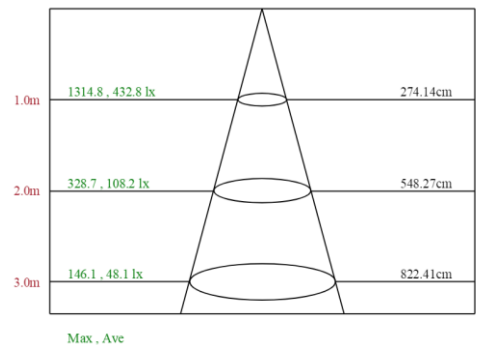

ACCESSORIES:

RAESUS-2W 2 wire suspension kit for Alexander range

Diagram for RAE404015-01. Other diagrams available on request

PLEASE NOTE: INFORMATION IN THIS DOCUMENT MAY BE SUBJECT TO CHANGE WITHOUT PRIOR NOTICE

IRE: TEL: +353 1 709 9000
UK: TEL: 0800 973 220
AUS: TEL: +61 7 3890 5444
NZ: TEL: +64 03 668 5285

WEB: ROBUS.COM
WEB: ROBUS.COM
WEB: ROBUS.COM.AU
WEB: ROBUSLED.CO.NZ

LED GROUP EUROPE · AUSTRALIA · NEW ZEALAND · ASIA · MIDDLE EAST · AFRICA