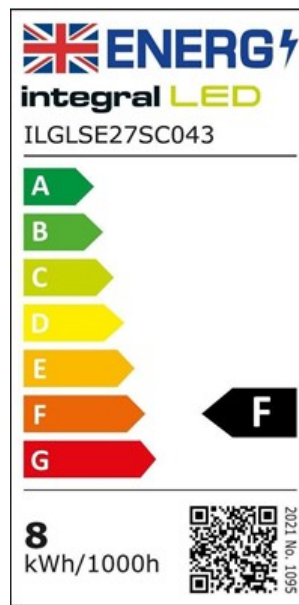

Physical Data

Product Length (mm):	115
Product Width (mm):	60
Product Weight (g):	72
Material:	Aluminium, Polycarbonate
Base Term:	Edison screw
Bulb Base:	E27
Construction:	Plastic and Aluminium heat sink, polycarbonate diffuser
Globe Finish:	Frosted
Globe Type:	Classic Globe (GLS)
Bulb Fixing:	Pendant, Wall
Bulb or Luminaire Shape:	Round
Placement / Application:	Outdoor (with appropriate outdoor fitting), General Lighting

Electrical Data

Power (W):	8
Power Consumption (W) :	8
Power Factor:	0.5
Wattage equivalent (W):	60
Amperage (mA):	55
Dimming:	Non-Dimmable
Driver IC Manufacturer:	Silergy
Driver Included:	Yes
Electric Current:	AC
EN:	EN-62560
LVD Certified:	Yes

Light Data

Luminous Flux in Lumens (lm):	806
Luminous efficacy (lm/W):	101
Correlated Colour Temperature (CCT) (K):	2700
Colour Temperature Name:	Warm
Beam Angle:	240
Colour Rendering Index (CRI):	80
Frequency Range (Hz):	50
Instant on (Less than 1 second):	Yes
LED Type:	Surface mounted device (SMD)
Lifetime (hours):	25000
Switching Cycles:	12500

Environment

EN:	EN-62560
LVD Certified:	Yes
CE RoHS:	Yes
Previous Energy Rating:	A+
New Energy Rating:	F
Hg 0% (Mercury Free):	Yes
IP Rating (Ingress Protection):	IP20
Lowest Operating Temperature (°C):	-20
Maximum Operating Temperature (°C):	40