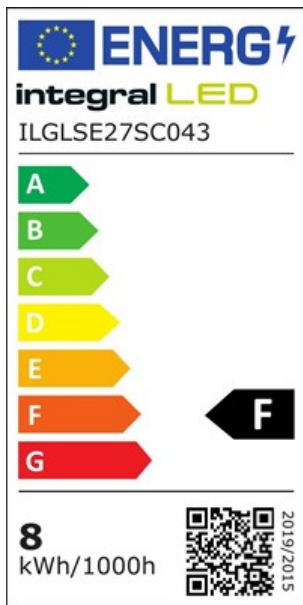

Physical Data

Product Length (mm):	115
Product Width (mm):	60
Product Weight (g):	72
Material:	Aluminium, Polycarbonate
Base Term:	Edison screw
Bulb Base:	E27
Construction:	Plastic and Aluminium heat sink, polycarbonate diffuser
Globe Finish:	Frosted
Globe Type:	Classic Globe (GLS)
Bulb Fixing:	Pendant, Wall
Bulb or Luminaire Shape:	Round
Placement / Application:	Outdoor (with appropriate outdoor fitting), General Lighting

Electrical Data

Power (W):	8
Power Consumption (W) :	8
Power Factor:	0.5
Wattage equivalent (W):	60
Amperage (mA):	55
Dimming:	Non-Dimmable
Driver IC Manufacturer:	Silergy
Driver Included:	Yes
Electric Current:	AC
EN:	EN-62560
LVD Certified:	Yes

Light Data

Luminous Flux in Lumens (lm):	806
Luminous efficacy (lm/W):	101
Correlated Colour Temperature (CCT) (K):	2700
Colour Temperature Name:	Warm
Beam Angle:	240
Colour Rendering Index (CRI):	80
Frequency Range (Hz):	50
Instant on (Less than 1 second):	Yes
LED Type:	Surface mounted device (SMD)
Lifetime (hours):	25000
Switching Cycles:	12500

Environment

EN:	EN-62560
LVD Certified:	Yes
CE RoHS:	Yes
Previous Energy Rating:	A+
New Energy Rating:	F
Hg 0% (Mercury Free):	Yes
IP Rating (Ingress Protection):	IP20
Lowest Operating Temperature (°C):	-20
Maximum Operating Temperature (°C):	40