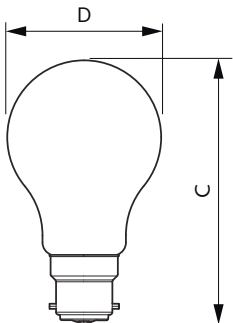

Light Technical	
Colour Code	927 [CCT of 2700K]
Beam angle (nom.)	180 degree(s)
Luminous Flux	806 lm
Colour designation	Warm White (WW)
Correlated Colour Temperature	2700 K
Luminous efficacy (rated) (nom.)	100 lm/W
Colour consistency	<6
Colour rendering index (CRI)	90
LLMF at end of nominal lifetime (nom.)	70 %
Flickering value (PstLM)	1
Stroboscopic effect	0.4
Photobiological safety according to EN 62471 RGO	

Temperature	
Ambient temperature range	-20°C to 45°C
T-Case maximum (nom.)	95 °C

Controls and Dimming	
Dimmable	No

Mechanical and Housing	
Lamp Finish	Frosted
Bulb material	Plastic
Bulb shape	A60 [A 60 mm]

Product	D	C
CorePro LEDbulb ND 8-60W A60 B22 927 UK	60 mm	105 mm

Photometric data

Light Distribution Diagram - CorePro LEDbulb ND 8-60W A60 B22 927 UK

Spectral Power Distribution Colour - CorePro LEDbulb ND 8-60W A60 B22 927 UK