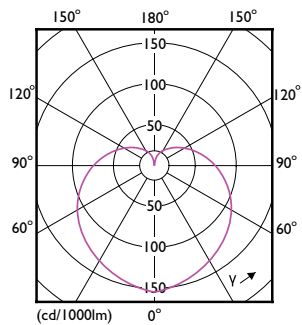

Photometric data

Light Distribution Diagram - CorePro LEDbulb ND 8-60W A60 B22 927 UK