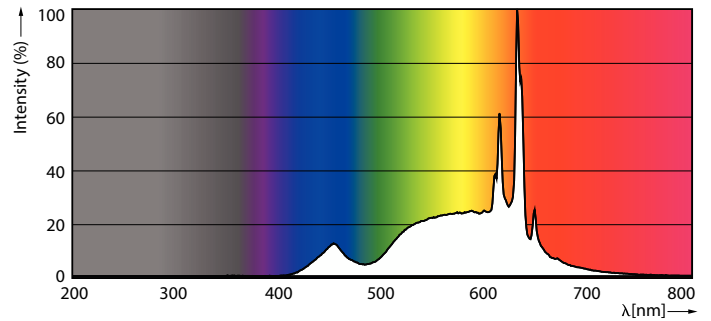

Spectral Power Distribution Colour - CorePro LEDbulb ND 8-60W A60 B22 927 UK

General uniform lighting - CorePro LEDbulb ND 8-60W A60 B22 927 UK