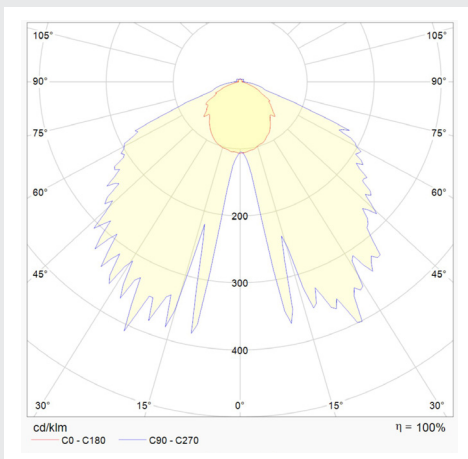

Light Distribution Curve

www.redarrowelectrical.co.uk