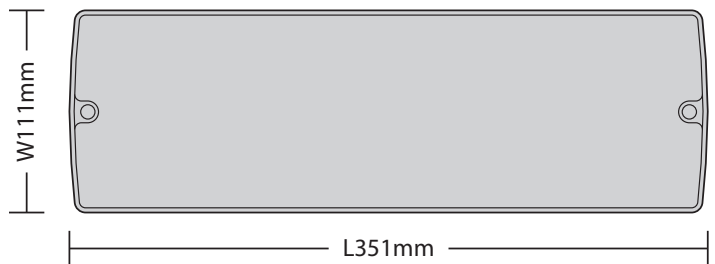

VANGUARD SITE

110V EMERGENCY BULKHEAD

Vanguard Site delivers safe site illumination in the event of a power failure. Featuring a sleek, shallow profile and carefully designed lens for improved spacings, Vanguard Site also has configurable maintained or non-maintained operation and features a hinged gear tray for easy and rapid installation.

Features

- Hinged gear tray for quick and easy installation
- Selectable maintained or non-maintained operation
- Supplied with self adhesive exit legend kit

Specification

Material:	Body: ABS Lens: Polycarbonate
Colour Temperature:	6500K
Colour Finish:	Yellow 1355C
LED Lifetime:	L70B50 54,000 Hrs
IP Rating:	IP65
IK Rating:	IK06
Working Temperature:	0°C to 45°C
Electrical Class:	Class II
Emergency Battery Type:	LiFePO4
Guarantee:	5 Years

Dimensions

Product Code	Description	Wattage	Lumen Output	Emergency Lumen Output	Net Weight	Barcode
VANS/3Y	Vanguard Site 110V M/NM Bulkhead	3W	150 lm	150 lm	0.49	5055807624411

EXIT LEGEND KIT

Spacing Tables