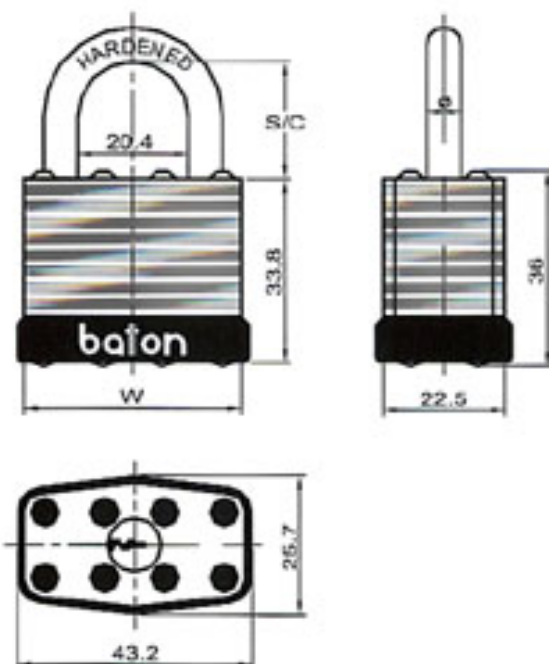

786/787 Series

| 786S/786D/787S
787D

Stock No	W (mm)	D (mm)	Shackle Clearance
787S- 30	30.0	5.0	17.3mm
787D- 40	40.0	6.0	24.0mm
787D- 44	44.0	7.5	28.0mm
787D- 50	50.0	8.7	27.2mm
787D- 64	64.0	11.0	37.8mm
786S- 30	30.0	5.0	17.3mm
786D- 40	40.0	6.0	24.0mm
786D- 44	44.0	7.5	28.0mm
786D- 50	50.0	8.7	27.2mm
786D- 64	64.0	11.0	37.8mm

786F/787F Series

| 786FD/786FK/787FD
787FK

Stock No	W (mm)	D (mm)	Shackle Clearance
786FD-40	40.0	6.3	21.0mm
786FK-40	40.0	6.3	50.0mm
786FD-50	50.0	8.8	25.0mm
786FK-50	50.0	8.8	50.0mm
787FD-40	40.0	6.3	21.0mm
787FK-40	40.0	6.3	50.0mm
787FD-50	50.0	8.8	21.0mm
787FK-50	50.0	8.8	50.0mm