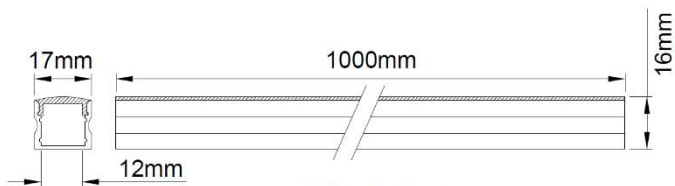

Construction

Body: Aluminium
Diffuser: Opal Polycarbonate

In Conformity with

RoHS Restriction of hazardous substances 2015/863/EU

Product Dimensions

KSR95170

KSR95172

KSR95171