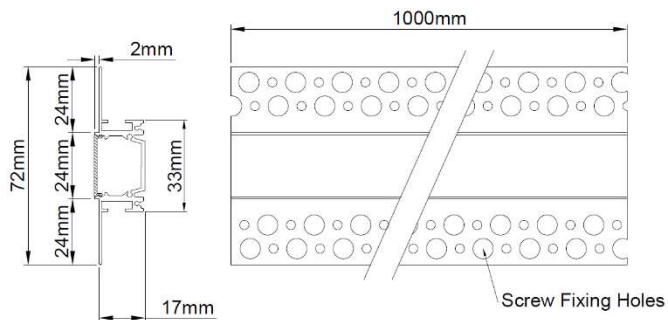

KSR95175

KSR Lighting is constantly developing and improving its products. For this reason, all product descriptions in this data sheet are intended as a general guide, and KSR may change specifications from time to time in the interest of product development, without prior notification or public announcement. All descriptions in this data sheet present only general particulars of the goods to which they refer and shall not form part of any contract. Data in this guide has been obtained in controlled experimental conditions. However, KSR Lighting cannot accept any liability arising from the reliance on such data to the extent permitted.