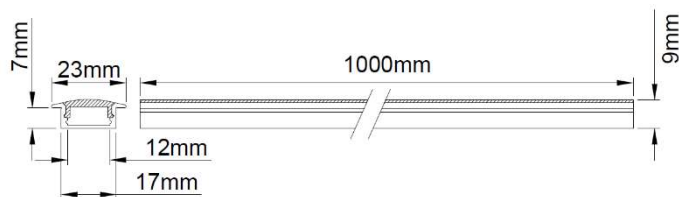

Construction

Body: Aluminium
Diffuser: Opal Polycarbonate

In Conformity with

RoHS Restriction of hazardous substances 2015/863/EU

Product Dimensions

KSR95170

KSR95172

KSR95171