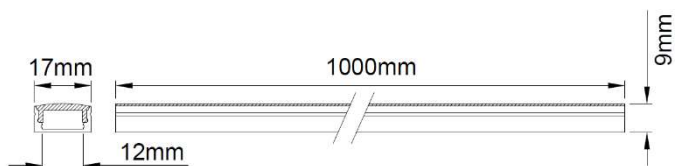

Product Features

- 1 year warranty
- 1m Length Profile Bars
- Designed for Navara 12V & 24V LED tape
- Profile Bars can be cut to suit
- Profile bars come with fixing clips and end cap
- IP20 profile – not suitable for outdoor use
- Aluminium or *Black versions available (*except plaster in version).
- Complete with Opal Diffuser
- Black frosted Diffuser available

Product Code	Product Description
KSR95170	Navara 1m Slim Surface Profile Bar with Opal Diffuser
KSR95171	Navara 1m Deep Surface Profile Bar with Opal Diffuser
KSR95172	Navara 1m Slim Recessed Profile Bar with Opal Diffuser
KSR95173	Navara 1m Deep Recessed Profile Bar with Opal Diffuser
KSR95174	Navara 1m Angled Profile Bar with Opal Diffuser
KSR95175	Navara 1m Plaster Recessed Profile Bar with Opal Diffuser (Aluminium finish only)
KSR95176	Navara 1m Black Diffuser Only for KSR95170-KSR95174
Optional Accessories	
KSR9580ALU	Navara End Cap for KSR95170ALU
KSR9581ALU	Navara End Cap for KSR95171ALU
KSR9582	Navara Mounting Clip for KSR95170/71
KSR9583ALU	Navara End Cap for KSR95174ALU
KSR9584	Navara Mounting Clip for KSR95174
KSR9585ALU	Navara End Cap for KSR95175ALU
KSR9586	Navara Mounting Clip for KSR9575
KSR9580BLK	Navara End Cap for KSR95170BLK
KSR9581BLK	Navara End Cap for KSR95171BLK
KSR9583BLK	Navara End Cap for KSR95174BLK

Construction

Body: Aluminium
Diffuser: Opal Polycarbonate

In Conformity with

RoHS Restriction of hazardous substances 2015/863/EU

Product Dimensions

KSR95170

KSR95172

KSR95171