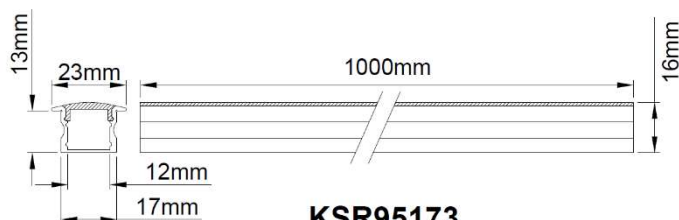

Construction

Body: Aluminium
Diffuser: Opal Polycarbonate

In Conformity with

RoHS Restriction of hazardous substances 2015/863/EU

Product Dimensions

KSR95170

KSR95172

KSR95171