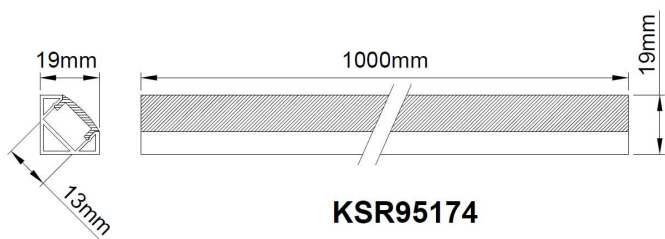

Product Dimensions

KSR95174

KSR Lighting is constantly developing and improving its products. For this reason, all product descriptions in this data sheet are intended as a general guide, and KSR may change specifications from time to time in the interest of product development, without prior notification or public announcement. All descriptions in this data sheet present only general particulars of the goods to which they refer and shall not form part of any contract. Data in this guide has been obtained in controlled experimental conditions. However, KSR Lighting cannot accept any liability arising from the reliance on such data to the extent permitted.