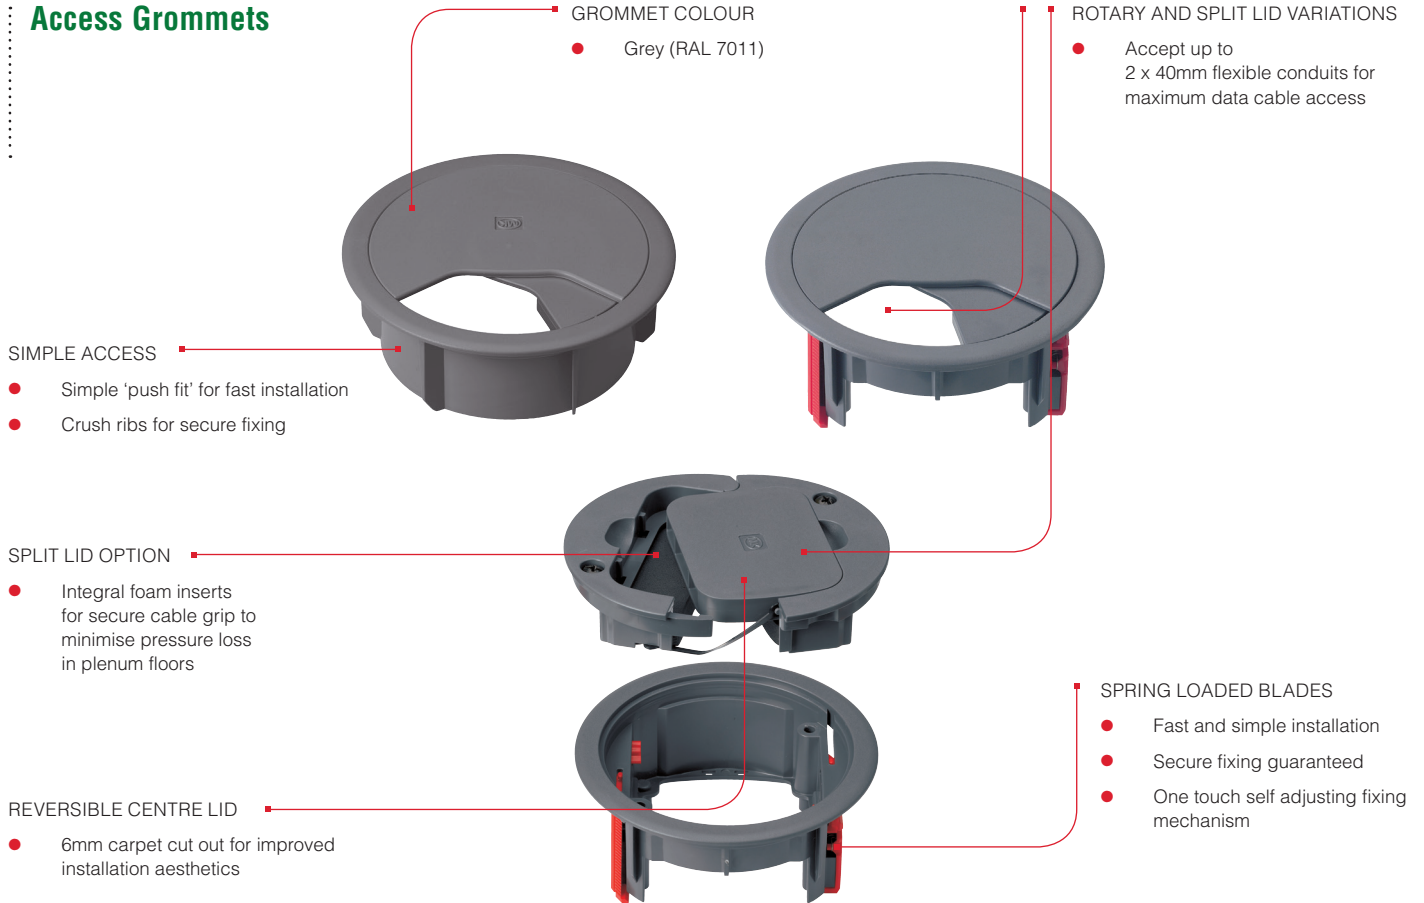

Grommets

Access Grommets