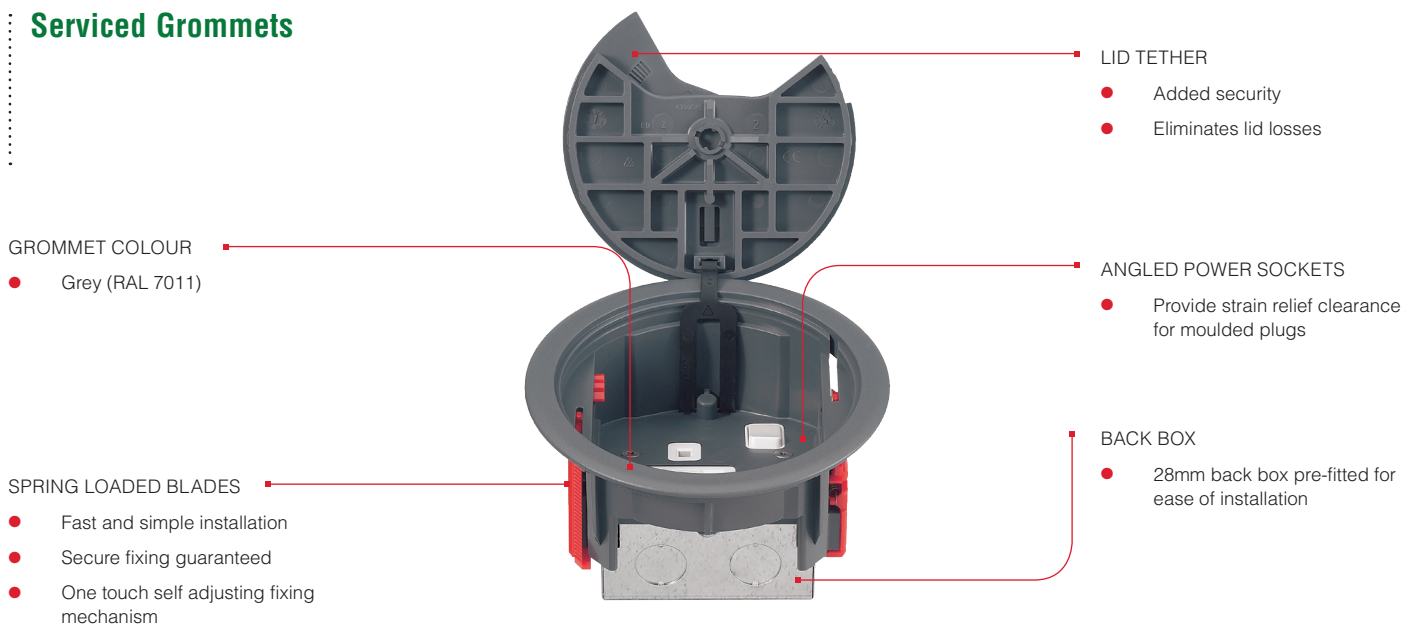

FEATURES & BENEFITS

ROTARY OR SPLIT LID VARIATIONS

To meet all requirements

ONE TOUCH SELF-ADJUSTING MECHANISM

For a fast, simple and secure installation

SPRING LOADED BLADES

For fast and simple installation

LID TETHER

For added security

WIDE RANGE

Available in 5" and 8"

5 YEAR GUARANTEE

HOW TO SPECIFY

A range of 5" and 8" power, data and accessory grommets for use on underfloor power systems. Access to be available via rotary or split lid configurations. A one touch self-adjusting fixing mechanism featuring spring loaded blades to enable fast and simple installation. Integral lid tethers to provide additional security and prevent lid losses.

Grommets

Access Grommets

Serviced Grommets

UNSERVICED LJU6C OR EURO ACCESSORY GROMMETS ARE AVAILABLE
Compatible with MK data outlets

Grommet Boxes

Grommets provide an aesthetic alternative to floorboxes and offer the additional benefits of being fast and simple to install.

- Choose from 5" or 8" grommets
- Range includes both Access Grommets and Serviced Grommets
- Ideal for use with DeskPod™ (8" Grommet) or Slab Box

5" Access Grommet Boxes

Part Number	Description
GR500GRY	Simple Access Grommet
GR510GRY	Secure Access Grommet
GR100GRY	Split Lid Grommet