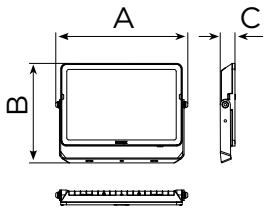

## Product features:

- Robust PDC aluminium housing
- Frosted glass diffuser
- Full IP65 construction including sensor
- PIR sensor option available
- 0.75m fly-wire cable as standard

Power (W)	10W	10W PIR	20W	20W PIR	30W	30W PIR	50W	50W PIR
Lumens	850 lm	850 lm	1700 lm	1700 lm	2550 lm	2550 lm	4250 lm	4250 lm
CCT (K)	4000 K	4000 K	4000 K	4000 K	4000 K	4000 K	4000 K	4000 K
Beam Angle	Symmetrical wide	Symmetrical wide	Symmetrical wide	Symmetrical wide	Symmetrical wide	Symmetrical wide	Symmetrical wide	Symmetrical wide
Order code	911401854485	911401854585	911401854685	911401854785	911401854885	911401854985	911401855085	911401855185

IP65

35,000 hours

3 years warranty

IK06

Operating temp  
-40° to +50°

750mm cable length

Power (W)	10W	10W PIR	20W	20W PIR	30W	30W PIR	50W	50W PIR
A (mm)	107	107	140	140	185	185	223	223
B (mm)	102	137	125	153	161	183	183	210
C (mm)	28	58	29	54	28	56	31	57