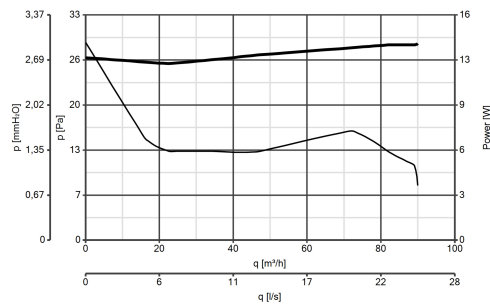

Technical Data Sheet

CODE 11231

M 100/4" AT

Wall/window axial fans

DESCRIPTION

- Material: UV resistant plastic (prevents ageing caused by exposure to sunlight).
- Nominal diameter 100 mm.
- Motor protected against thermal overload, with shaft turning in self-lubricating bushings, coupled to screw type thermoplastic impeller with wing profile blades.
- Maximum air flow: 90 m³/h.
- Equipped with electronic timer designed to shut off the motor automatically after a set interval, selectable during installation in the range 3'-20' (default setting 3').
- Equipped with system by which the louvres of the grille are opened and closed automatically.
- IMQ SAFETY and IMQ PERFORMANCE certifications.

CURVES

ACCESSORIES

F 100/4"

Code 22131

S 100/4

Code 22154

PER INFORMAZIONI / FOR INFORMATION

ITALY

Pre Sales:
prevendita@vortice-italy.com
After Sales:
postvendita@vortice-italy.com

UNITED KINGDOM & REP. OF

IRELAND

Sales Dept:
sales@vortice.ltd.uk
Technical Dept:
technical@vortice.ltd.uk

OTHER COUNTRIES

Sales Dept:
export@vortice-italy.com
After Sales:
after-sales@vortice-italy.com