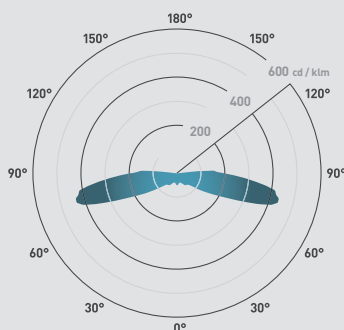

Decorative wall lights.

01604 495 151
collingwoodlighting.com

 @collingwoodLED
 /collingwoodlighting
 collingwoodled

GUARANTEE / WARRANTY

7 year extended warranty

FEATURES & BENEFITS

Great for guidance lighting
Can be used in interior and exterior applications
Small & discreet decorative LED light
Raised profile creates diffused glow effect on surrounding surface

Beam angle:

ML02

Decorative LED mini light

FEATURES

Wattage	1W
IP rating	IP68
Colour flexibility	Fixed colour
Tilttable	No
Rotatable	No
Dimmable	No
Input	350mA
LED lifetime	70,000h L70 B10
SDCM	3SDCM

INSTALLATION INFORMATION

Cut out size	Ø 26mm
Bathroom zone	0
Inrush current	N/A
Construction material	Stainless steel (316)
Weight	50g
Maximum ambient temperature	35°C
Electric class (1, 2, 3)	3

PHOTOMETRICS @ 25°C

Product code	Colour	CRI	lm	lm/W	lx at 1m
ML02 NW	4000K	>70Ra	35	35	4
ML02 WW	3000K	>80Ra	24	24	3
ML02 27	2700K	>80Ra	23	23	3
ML02 AMBER	Amber	-	-	-	-
ML02 BLUE	Blue	-	-	-	-
ML02 GREEN	Green	-	-	-	-
ML02 RED	Red	-	-	-	-