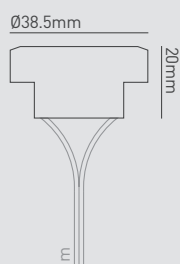

Beam angle:

ML02

Decorative LED mini light

FEATURES

Wattage	1W
IP rating	IP68
Colour flexibility	Fixed colour
Tilttable	No
Rotatable	No
Dimmable	No
Input	350mA
LED lifetime	70,000h L70 B10
SDCM	3SDCM

INSTALLATION INFORMATION

Cut out size	Ø 26mm
Bathroom zone	0
Inrush current	N/A
Construction material	Stainless steel (316)
Weight	50g
Maximum ambient temperature	35°C
Electric class (1, 2, 3)	3

PHOTOMETRICS @ 25°C

Product code	Colour	CRI	lm	lm/W	lx at 1m
ML02 NW	4000K	>70Ra	35	35	4
ML02 WW	3000K	>80Ra	24	24	3
ML02 27	2700K	>80Ra	23	23	3
ML02 AMBER	Amber	-	-	-	-
ML02 BLUE	Blue	-	-	-	-
ML02 GREEN	Green	-	-	-	-
ML02 RED	Red	-	-	-	-