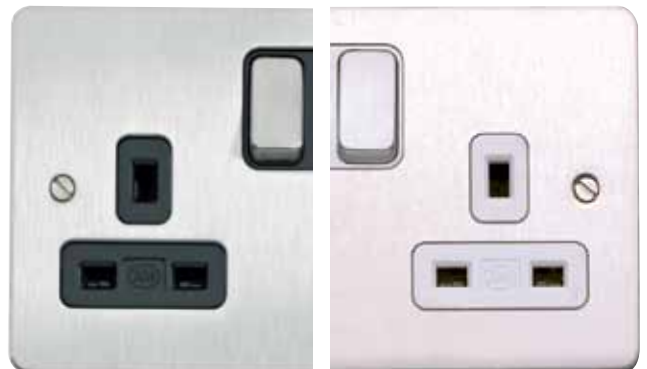

- 4mm slim profile.
- Modern and contemporary.
- Available in 13 standard finishes.
- Concealed screws.
- Matching metal rockers.
- Choice of black or white inserts.

MK Edge

Edge design is smooth, clean and the products are very slim – in fact just 1.5mm.

An impressive yet subtle statement, available in an unrivalled range of finishes, Edge is the choice in modern, contemporary or traditional interiors where style and detail are the desired effect.

- 1.5mm slim profile.
- Stylish and super slim.
- Available in 14 standard finishes.
- Matching flathead screws.
- Matching metal rockers available.
- Choice of black or white inserts.

Its all in the detail

Inserts

With a choice of black or white inserts, even greater possibilities are available to the most discerning. Enhancing any interior.

Edge design is smooth, clean and the products are very slim – in fact just 1.5mm. An impressive yet subtle statement, available in an unrivalled range of finishes. Edge is the choice in modern, contemporary or traditional interiors where style and detail are the desired effect.

Edge is available in 14 standard finishes.

For a truly bespoke solution - use the MK Design Service. See page 27 for details.

2 Gang Socket in Brushed Stainless Steel (BSS)

1 Gang Toggle Switch in Satin Gold (SAG)