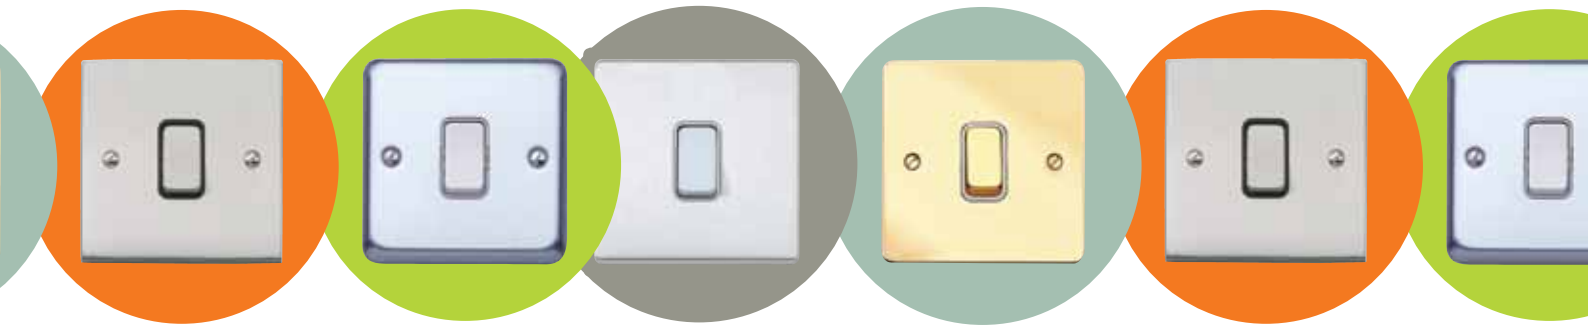

An impressive yet subtle statement, available in an unrivalled range of finishes, Edge is the choice in modern, contemporary or traditional interiors where style and detail are the desired effect.

- 1.5mm slim profile.
- Stylish and super slim.
- Available in 14 standard finishes.
- Matching flathead screws.
- Matching metal rockers available.
- Choice of black or white inserts.

Its all in the detail

Inserts

With a choice of black or white inserts, even greater possibilities are available to the most discerning. Enhancing any interior.

Edge design is smooth, clean and the products are very slim – in fact just 1.5mm. An impressive yet subtle statement, available in an unrivalled range of finishes. Edge is the choice in modern, contemporary or traditional interiors where style and detail are the desired effect.

Edge is available in 14 standard finishes.

For a truly bespoke solution - use the MK Design Service. See page 27 for details.

2 Gang Socket in Brushed Stainless Steel (BSS)

1 Gang Toggle Switch in Satin Gold (SAG)

1 Gang Switch in Antique Brass (ABS)

5 Amp Socket in Textured Iron (TIR)

Edge Combination Plate in Brushed Stainless Steel (BSS)

Edge combines function with style

EDGE

Socket Outlets		
Switches		
Dimmer Switches		
Connection Units		
High Current		