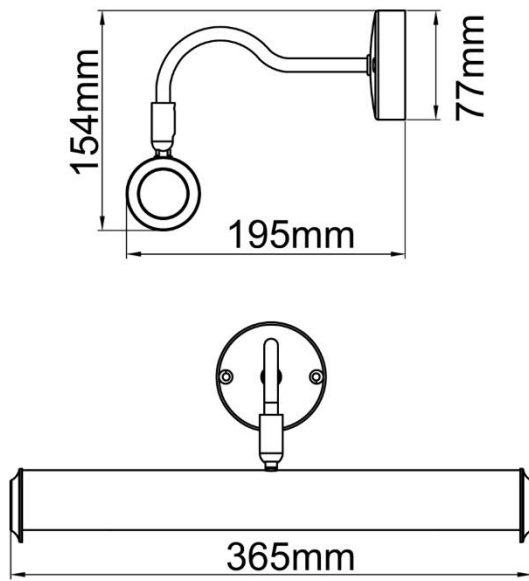

Product Dimensions

KSR Lighting is constantly developing and improving its products. For this reason, all product descriptions in this data sheet are intended as a general guide, and KSR may change specifications from time to time in the interest of product development, without prior notification or public announcement. All descriptions in this data sheet present only general particulars of the goods to which they refer and shall not form part of any contract. Data in this guide has been obtained in controlled experimental conditions. However, KSR Lighting cannot accept any liability arising from the reliance on such data to the extent permitted.