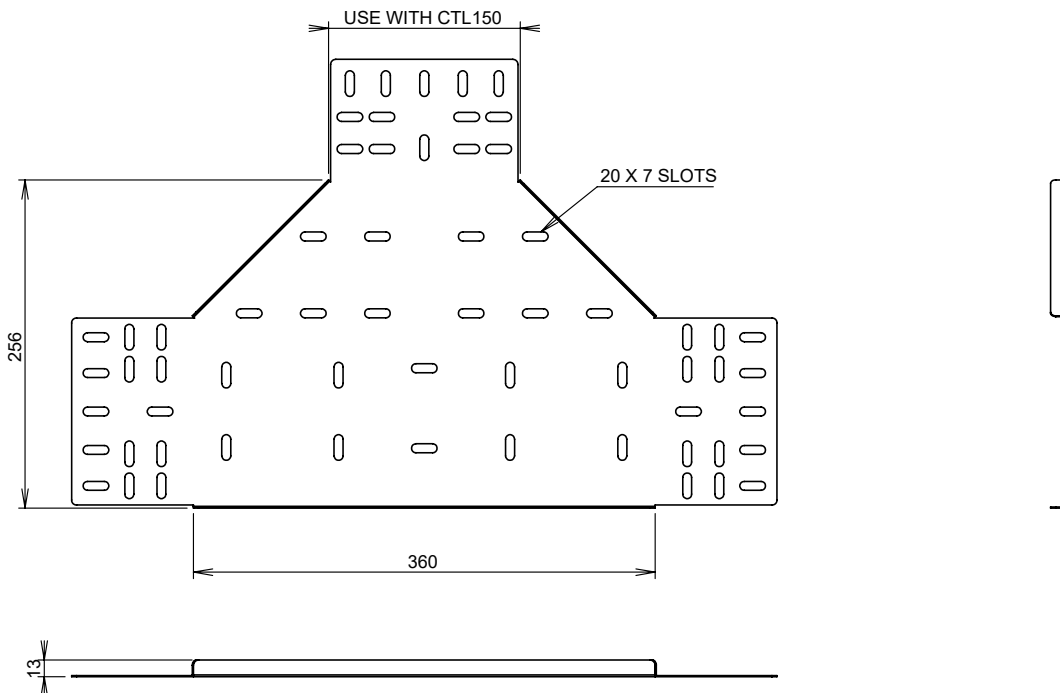

PRODUCT CODE: CTL150ET
CABLE TRAY

DESCRIPTION

CTL150ET - 150mm GALV LIGHT DUTY EQUAL TEE

FINISH

PRE GALVANISED

MATERIAL

STEEL - GRADE Z275

PACKAGING

EACH

ADDITIONAL NOTES

Values are nominal and with a general tolerance $\pm 5\%$ unless otherwise specified