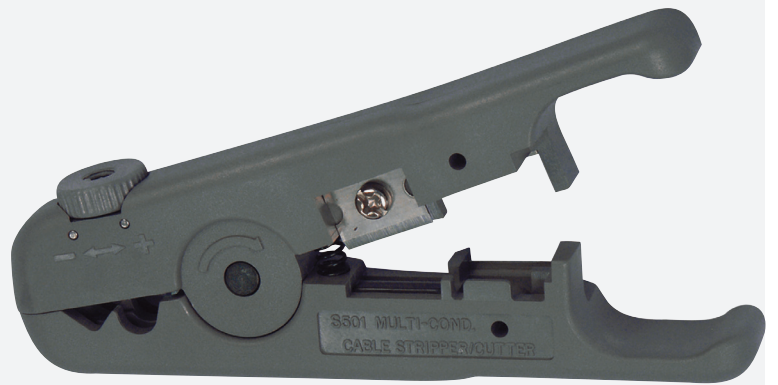

## MULTI-PAIR CABLE STRIPPERS

GGM 907X501

### ADJUSTABLE CABLE STRIPPER

Allows multi-pair or ribbon cables to be cut or stripped

#### FEATURES

<b>Diameter strip range :</b>	3,2 - 9
<b>Cross-section strip range :</b>	3,2 - 9
<b>AWG strip range :</b>	23 - 27
<b>Ajustable depth of notch :</b>	Yes
<b>Longitudinal cutting :</b>	No
<b>Round cutting :</b>	Yes
<b>Spiral cutting :</b>	No
<b>Exchangeable blades :</b>	No

PART NUMBER	DESCRIPTION
GGM 907X501	ADJUSTABLE CABLE STRIPPER