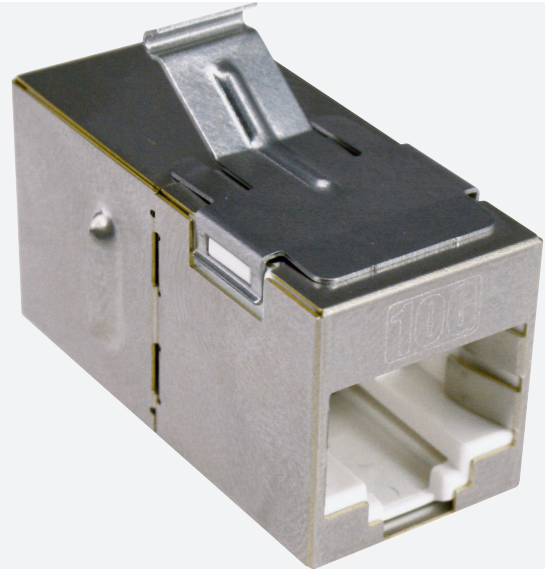

## KEYSTONE COUPLER

GGM 6210210GS00

**RJ45 STP C6A 10G  
FLUSH MOUNT KEYSTONE COUPLER**

The screened RJ45 couplers allow the connection, using patch cord, of the RJ45 male connectors.

They ensure the traditional function of cable extension.

They provide easy mounting on 24 port patch panels (GGM PAN24VK) and also in 45 x 45 wall boxes (GGM PL45IS ...) and in surface mounted boxes (GGM 627019000).

### FEATURES

<b>Format :</b>	Straight
<b>Connector type :</b>	2x RJ45
<b>Shielded :</b>	Yes
<b>Category :</b>	6A (TIA)
<b>Model :</b>	Bus/bus

PART NUMBER	DESCRIPTION
<b>GGM 6210210GS00</b>	RJ45 STP C6A 10G FLUSH MOUNT KEYSTONE COUPLER